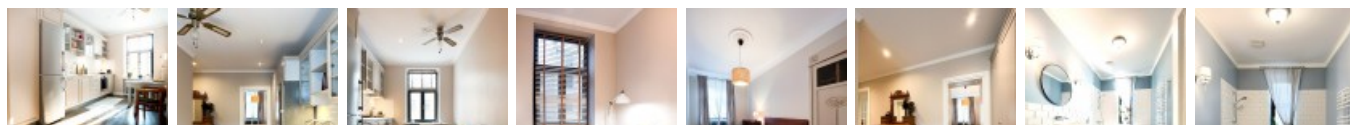

Apartment for rent in Riga, Riga center, Lacplesa street

Parking for extra charge, elevator, bedrooms 1 piece/es, rooms isolated 2 piece/es, studio-type kitchen combined with living room, high ceiling , automatic heating system regulation, bathroom with WC, bath, day and night television surveillance , for one year, available, strategically beneficial location, by signing rental agreement you have to pay for the first rent month as well as you have to pay guaranty deposit, if you choose this real estate, you have to pay agency transaction commission which is equal with one half (50%) of this real estate month lease payment, CITY REAL ESTATE ID - 517295

ID:	517295
Type:	Apartment
Subtype:	Prewar building
Price:	825.00 EUR
Price m2:	11.79 EUR
Area:	70.00 m ²
Rooms:	2
Floor:	4 from 6
Renovation:	full
Comfort:	full
Furniture:	full

Contacts:

Evija Upmale, +371 27065515, evija@cityreal.lv