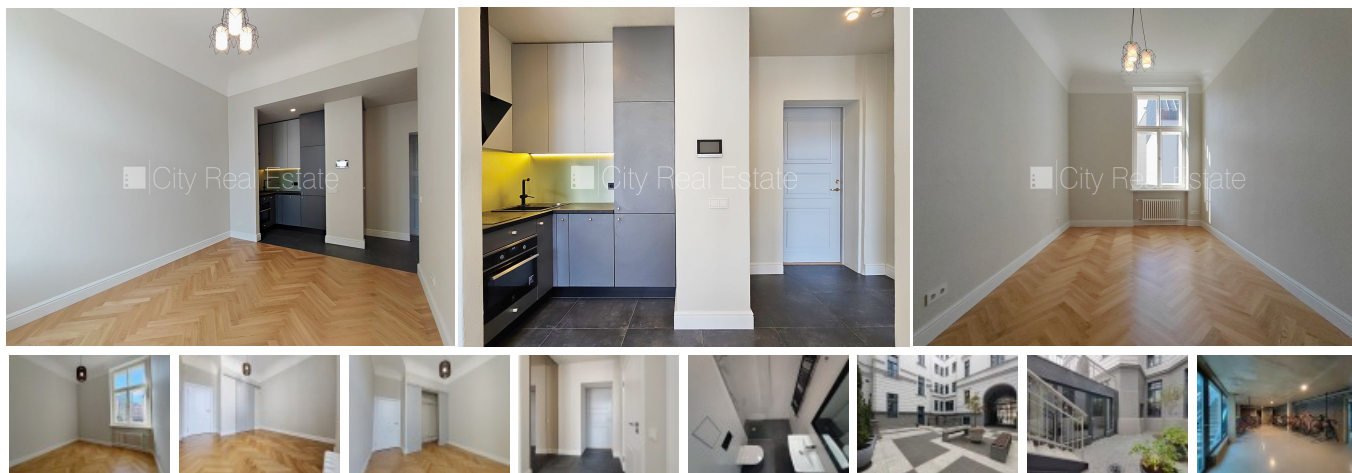

Apartment for rent in Riga, Riga center, Krisjana Valdemara street

Front building, renovated building, indoor courtyard, entrance from the street and from the yard, elevator, staircase after capital renovation, windows are located on courtyard side, rooms isolated 1 piece/es, studio type apartment, laundry, high ceiling , radiators with regulators, central heating system, heating counters, independent calculation for heating, full decoration, heating floor in bathroom , plastic glass windows, outside doors made from steel, parquet flooring, concrete flooring, bathroom with WC, shower stall, build in kitchen unit, built-in wardrobe, refrigerator, dishwasher, electric range, oven, steam sip-off machine, optical internet, door phone, staircase doors under seven seals, in project is still available apartments, strategically beneficial location, CITY REAL ESTATE ID - 517022

ID:	517022
Type:	Apartment
Subtype:	Prewar building
Price:	750.00 EUR
Price m2:	20.83 EUR
Area:	36.00 m ²
Rooms:	2
Floor:	5 from 6
Renovation:	full
Comfort:	full
Furniture:	none

Contacts:

Arina, +371 27065571, arina.u@cityreal.lv