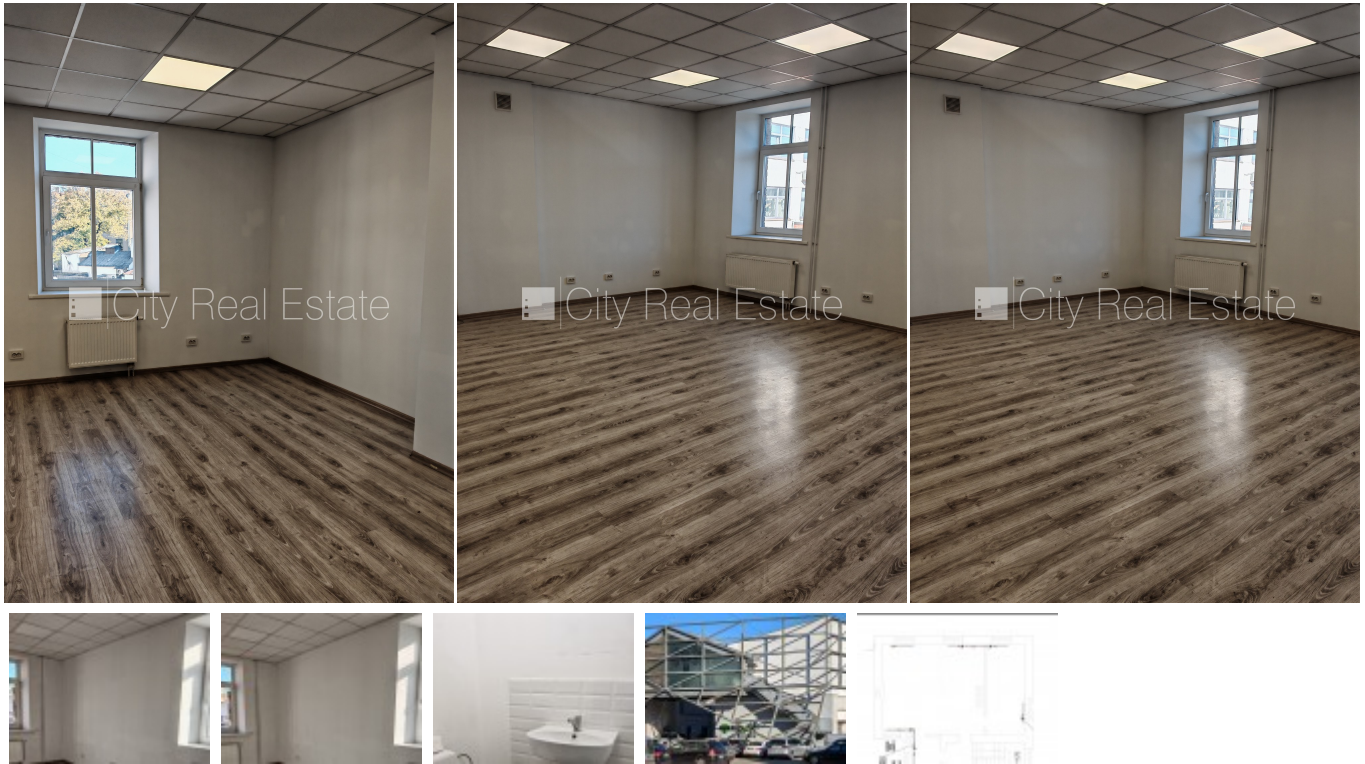

Commercial premises for lease in Riga, Riga center, Elijas street

Courtyard building, renovated building, indoor courtyard, territory entrance gates with automatic opening and closing system, possibility to rent a parking place, wide view from the window, several entrances 2 piece/es, strategically beneficial location, till sports center 10 m, CITY REAL ESTATE ID - 516863

ID:	516863
Type:	Commercial premises
Subtype:	Office premises
Price:	936.00 EUR
Price m2:	9 EUR
Area:	104.00 m ²
Rooms:	4
Floor:	2 from 3
Renovation:	cosmetics
Comfort:	full
Furniture:	none

Contacts:

Daria, +371 27184049, daria@cityreal.lv