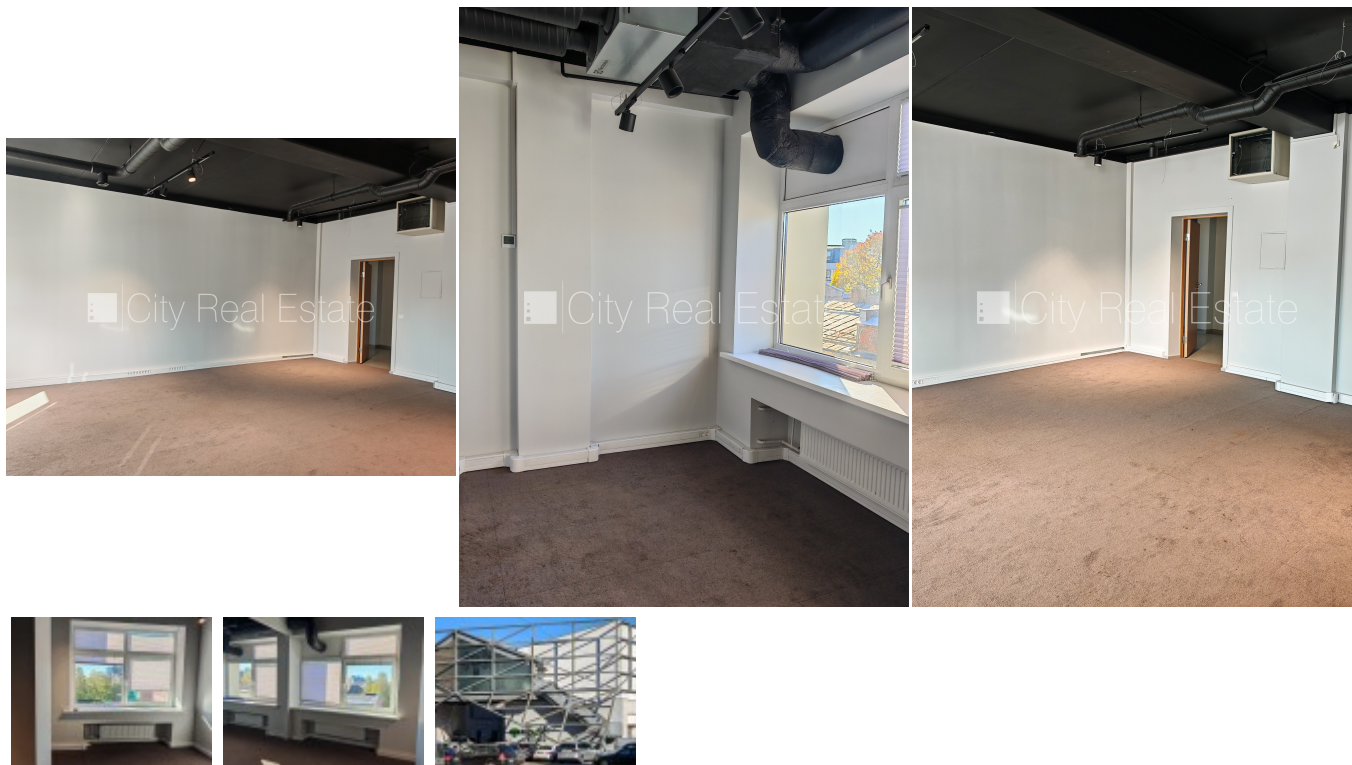

Commercial premises for lease in Riga, Riga center, Elijas street

Territory entrance gates with automatic opening and closing system, possibility to rent a parking place, wide view from the window, central heating system, one room isolated, minimum rent period 12 months, strategically beneficial location, till sports center 10 m, CITY REAL ESTATE ID - 516862

ID:	516862
Type:	Commercial premises
Subtype:	Office premises
Price:	520.00 EUR
Price m2:	10 EUR
Area:	52.02 m ²
Rooms:	2
Floor:	5 from 7
Renovation:	full
Comfort:	full
Furniture:	none

Contacts:

Daria, +371 27184049, daria@cityreal.lv