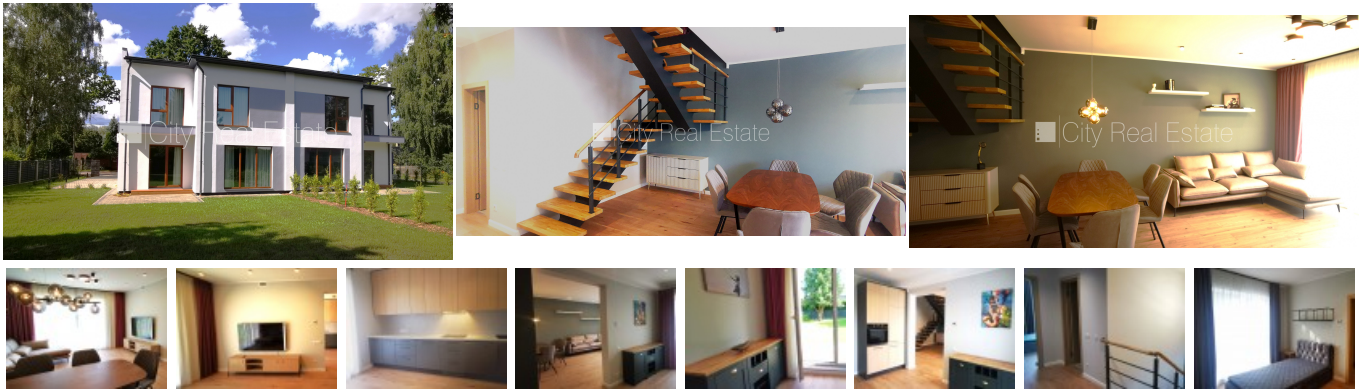

House for rent in Riga, Sampeteris-Pleskodale, Zalves street

Twin house, energy efficient house, installed solar panels, well-maintained greened plot of land, precinct, garage for one car, greened area with new trees , air ventilation system, rooms isolated 4 piece/es, living room, kitchen, wardrobe, auxiliary room, central heating system, heating floor, large show-windows, plastic glass windows, laminate flooring, flag flooring, two bathrooms, bath, shower stall, build in kitchen unit, built-in wardrobe, television, refrigerator, dishwasher, electric range, oven, steam sip-off machine, washing machine, drying machine, internet, alarm system , for rent with all in pictures visible equipment, available, strategically beneficial location, CITY REAL ESTATE ID - 516830

ID:	<b>516830</b>
Type:	House
Subtype:	Twin house
Price:	1950.00 EUR
Price m2:	10.96 EUR
Area:	178.00 m <sup>2</sup>
Rooms:	5
Total floors:	2
Renovation:	full
Comfort:	full
Furniture:	full