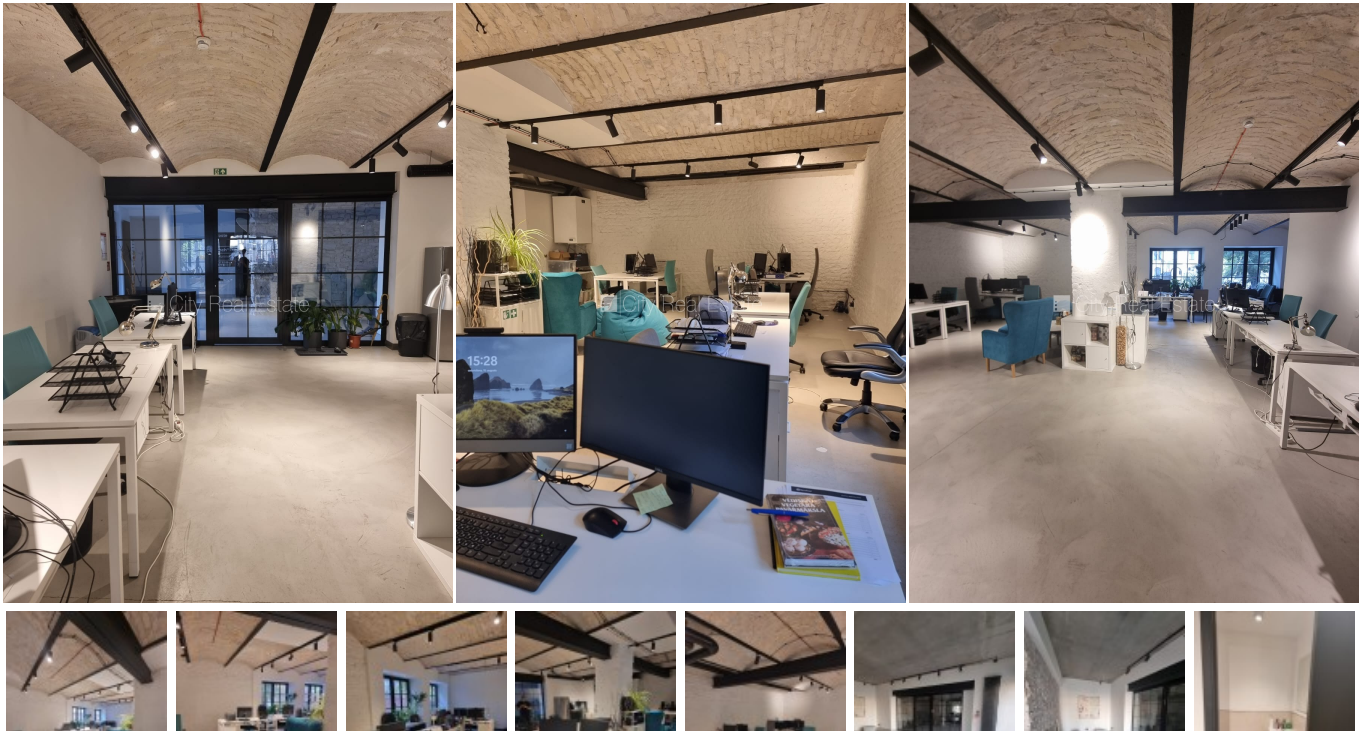

Commercial premises for lease in Riga, Riga center, Dzirnavu street

Courtyard building, renovated building, well-maintained greened courtyard, indoor courtyard, air ventilation system, full decoration, bathroom and WC separated, available, strategically beneficial location, CITY REAL ESTATE ID - 516775

ID:	<b>516775</b>
Type:	Commercial premises
Subtype:	Office premises
Price:	1462.00 EUR
Price m2:	17 EUR
Area:	86.00 m <sup>2</sup>
Rooms:	2
Floor:	1 from 2
Renovation:	full
Comfort:	full
Furniture:	none