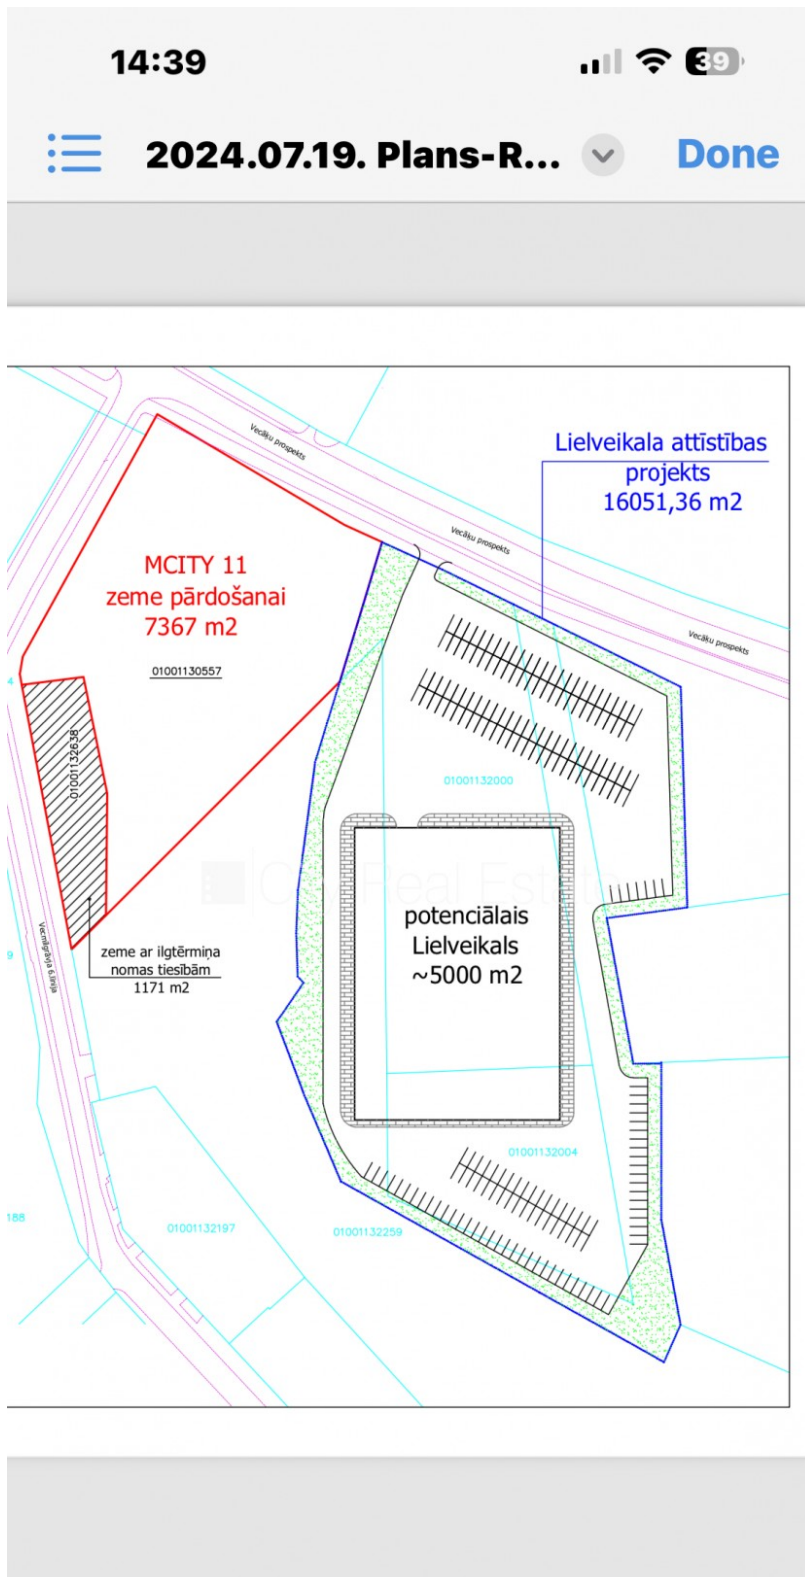

Land for sale in Riga, Vecmilgravis, Vecaku prospekts

 possibility to split this land, land planned for commercial construction, possibility to build commercial object, possibility to build recreation centre, CITY REAL ESTATE ID - 516712

ID: **516712**
Type: Land
Subtype: Building plot
Price: 550000.00 EUR
Price m2: 74.57 EUR
Land area: 7376 m²

Contacts:

Liene Johanna, +371 27065530, liene@cityreal.lv