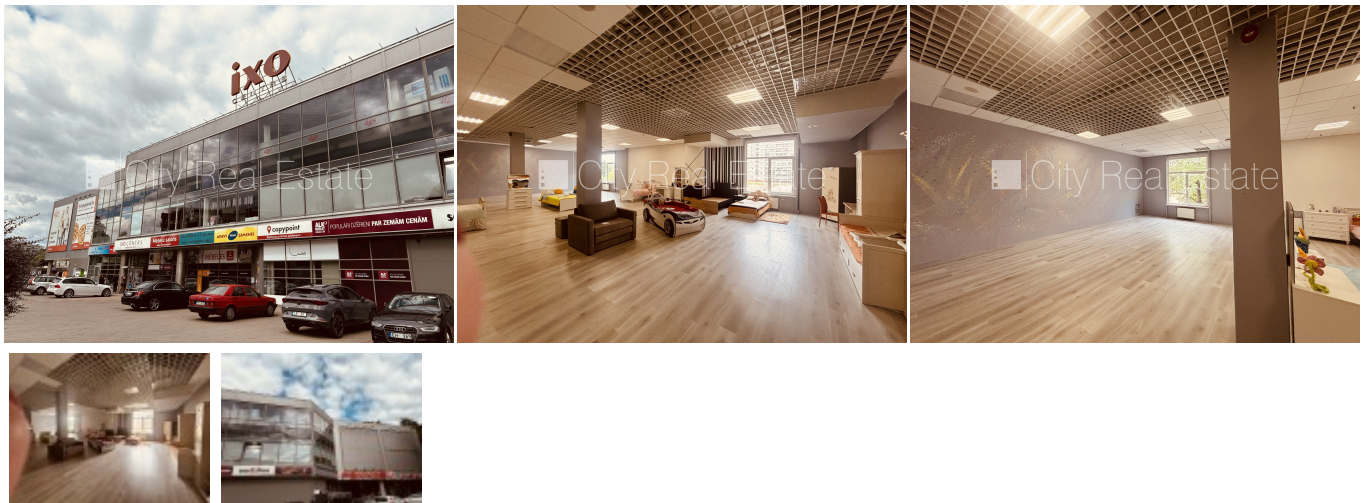

Commercial premises for lease in Riga, Zolitude, Anninmuizas street

Well-maintained greened plot of land, central heating system, minimum rent period, for one year, CITY REAL ESTATE ID - 516657

ID:	516657
Type:	Commercial premises
Subtype:	Multifunctional building
Price:	750.00 EUR
Price m2:	5 EUR
Area:	150.00 m ²
Rooms:	2
Floor:	2 from 3
Renovation:	full
Comfort:	full
Furniture:	partial