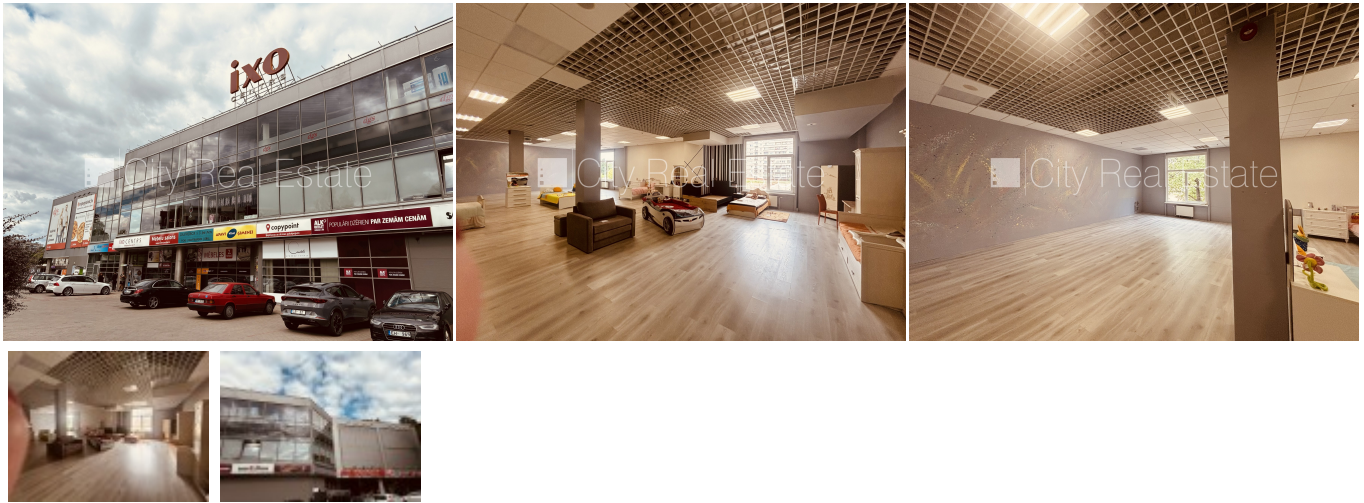

Commercial premises for lease in Riga, Zolitude, Anninmuizas street

Well-maintained greened plot of land, central heating system, minimum rent period, for one year, CITY REAL ESTATE ID - 516657

ID:	<b>516657</b>
Type:	Commercial premises
Subtype:	Multifunctional building
Price:	750.00 EUR
Price m2:	5 EUR
Area:	150.00 m <sup>2</sup>
Rooms:	2
Floor:	2 from 3
Renovation:	full
Comfort:	full
Furniture:	partial