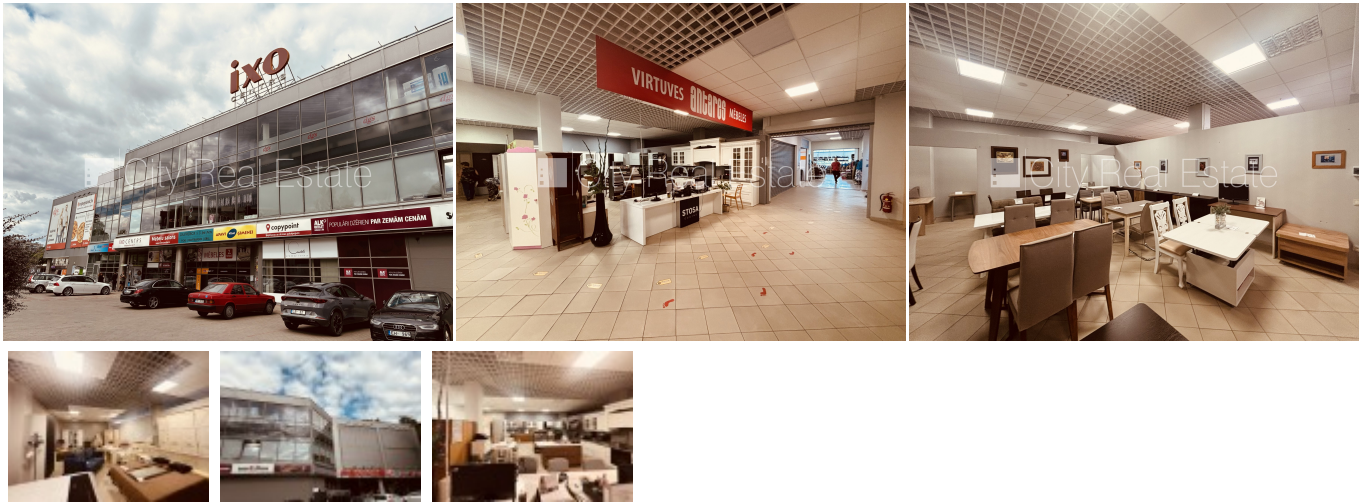

Commercial premises for lease in Riga, Zolitude, Anninmuizas street

Well-maintained greened plot of land, central heating system, minimum rent period, for one year, CITY REAL ESTATE ID - 516655

ID:	516655
Type:	Commercial premises
Subtype:	Multifunctional building
Price:	285.00 EUR
Price m2:	5 EUR
Area:	57.00 m ²
Rooms:	1
Floor:	2 from 3
Renovation:	full
Comfort:	full
Furniture:	partial