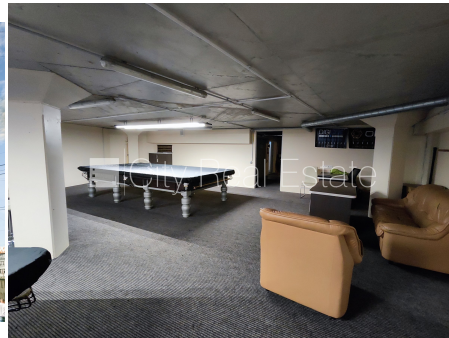

Commercial premises for lease in Riga, Riga center, Gertrudes street

Newly constructed building , in basement is available storeroom 102,8 m2, energy efficient house, central heating system, CITY REAL ESTATE ID - 516560

ID:	516560
Type:	Commercial premises
Subtype:	Basements and semi-basements
Price:	411.00 EUR
Price m2:	4 EUR
Area:	102.80 m²
Rooms:	1
Floor:	1 from 5
Renovation:	full
Comfort:	full
Furniture:	full

Contacts:

Liene Johanna, +371 27065530, liene@cityreal.lv