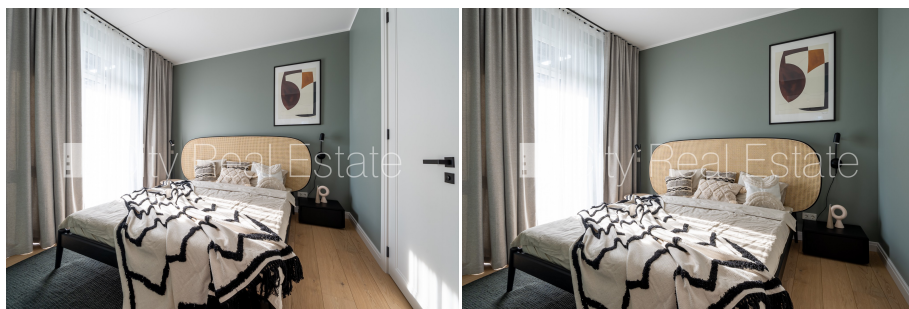

Apartment for sale in Riga, Mezaparks, Ciekuru line

Land is owned, newly constructed building , management payment only for living area 0,81 EUR, energy efficient house, well-maintained greened courtyard, garage gates with automatic opening and closing system, territory is covered with cobblestone covering, terrace 48,1 m², gas heating, 3 km, till golf-course 0,3 km, till park 0,3 km, till shop 0,5 km, CITY REAL ESTATE ID - 516449

ID:	516449
Type:	Apartment
Subtype:	New Project
Price:	321950.00 EUR
Price m²:	2350 EUR
Area:	137.00 m²
Rooms:	3
Floor:	4 from 4
Renovation:	full
Comfort:	full
Furniture:	by agreement

Contacts:

Liene Johanna, +371 27065530, liene@cityreal.lv