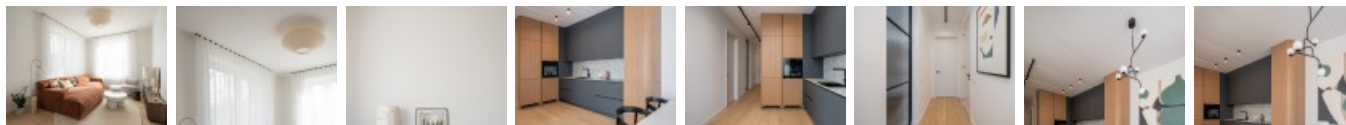

Apartment for sale in Riga, Mezaparks, Ciekuru line

Land is owned, newly constructed building , management payment only for living area 0,81 EUR, energy efficient house, well-maintained greened courtyard, garage gates with automatic opening and closing system, territory is covered with cobblestone covering, terrace 48,1 m², gas heating, 3 km, till golf-course 0,3 km, till park 0,3 km, till shop 0,5 km, CITY REAL ESTATE ID - 516449

ID:	516449
Type:	Apartment
Subtype:	New Project
Price:	321950.00 EUR
Price m ² :	2350 EUR
Area:	137.00 m ²
Rooms:	3
Floor:	4 from 4
Renovation:	full
Comfort:	full
Furniture:	by agreement

Contacts:

Liene Johanna, +371 27065530, liene@cityreal.lv