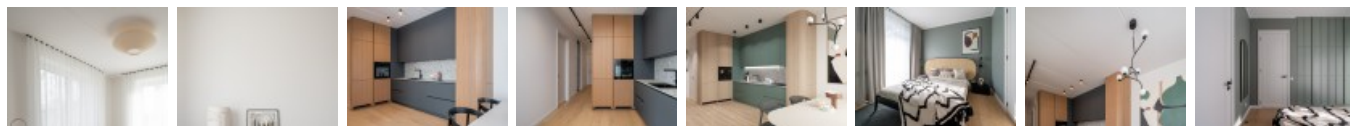

Apartment for sale in Riga, Mezaparks, Ciekuru line

Land is owned, newly constructed building , management payment only for living area 0,81 EUR, energy efficient house, well-maintained greened courtyard, garage gates with automatic opening and closing system, territory is covered with cobblestone covering, elevator, terrace 10,2 m2, gas heating, 3 km, till golf-course 0,3 km, till park 0,3 km, till shop 0,5 km, CITY REAL ESTATE ID - 516448

ID:	516448
Type:	Apartment
Subtype:	New Project
Price:	132340.00 EUR
Price m2:	2600 EUR
Area:	50.90 m²
Rooms:	2
Floor:	4 from 4
Renovation:	full
Comfort:	full
Furniture:	by agreement

Contacts:

Liene Johanna, +371 27065530, liene@cityreal.lv