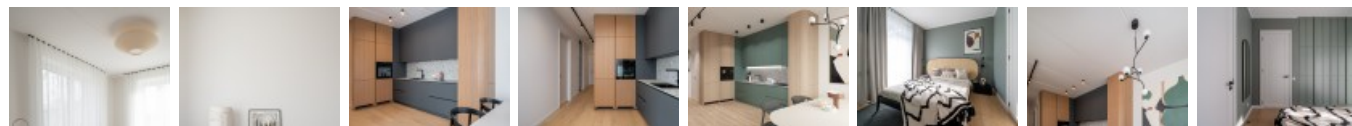

Apartment for sale in Riga, Mezaparks, Ciekuru line

Land is owned, newly constructed building , management payment only for living area 0,81 EUR, energy efficient house, well-maintained greened courtyard, garage gates with automatic opening and closing system, territory is covered with cobblestone covering, elevator, terrace 10,2 m2, gas heating, 3 km, till golf-course 0,3 km, till park 0,3 km, till shop 0,5 km, CITY REAL ESTATE ID - 516448

ID:	516448
Type:	Apartment
Subtype:	New Project
Price:	132340.00 EUR
Price m2:	2600 EUR
Area:	50.90 m²
Rooms:	2
Floor:	4 from 4
Renovation:	full
Comfort:	full
Furniture:	by agreement

Contacts:

Liene Johanna, +371 27065530, liene@cityreal.lv