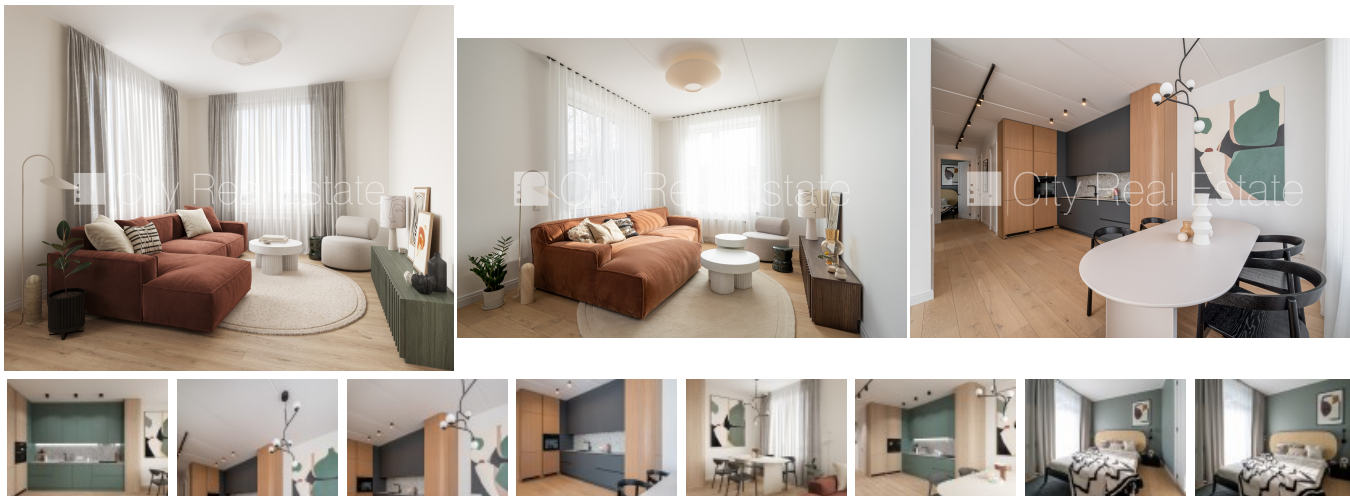

## Apartment for sale in Riga, Mezaparks, Ciekuru line

Land is owned, newly constructed building , management payment only for living area 0,81 EUR, energy efficient house, well-maintained greened courtyard, garage gates with automatic opening and closing system, in a courtyard is available playground , elevator, terrace 31,1 m2, gas heating, 3 km, till golf-course 0,3 km, till park 0,3 km, till shop 0,5 km, CITY REAL ESTATE ID - 516447

ID:	<b>516447</b>
Type:	Apartment
Subtype:	New Project
Price:	268060.00 EUR
Price m2:	2600 EUR
Area:	103.10 m <sup>2</sup>
Rooms:	3
Floor:	4 from 4
Renovation:	full
Comfort:	full
Furniture:	by agreement