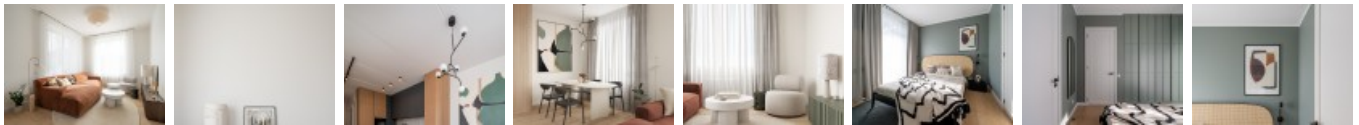

Apartment for sale in Riga, Mezaparks, Ciekuru line

Land is owned, newly constructed building , management payment only for living area 0,81 EUR, energy efficient house, well-maintained greened courtyard, territory is covered with cobblestone covering, elevator, balcony 32 m2, gas heating, 3 km, till golf-course 0,3 km, till shop 0,5 km, CITY REAL ESTATE ID - 516446

ID:	516446
Type:	Apartment
Subtype:	New Project
Price:	239459.00 EUR
Price m2:	2599.99 EUR
Area:	92.10 m²
Rooms:	3
Floor:	4 from 4
Renovation:	full
Comfort:	full
Furniture:	by agreement

Contacts:

Liene Johanna, +371 27065530, liene@cityreal.lv