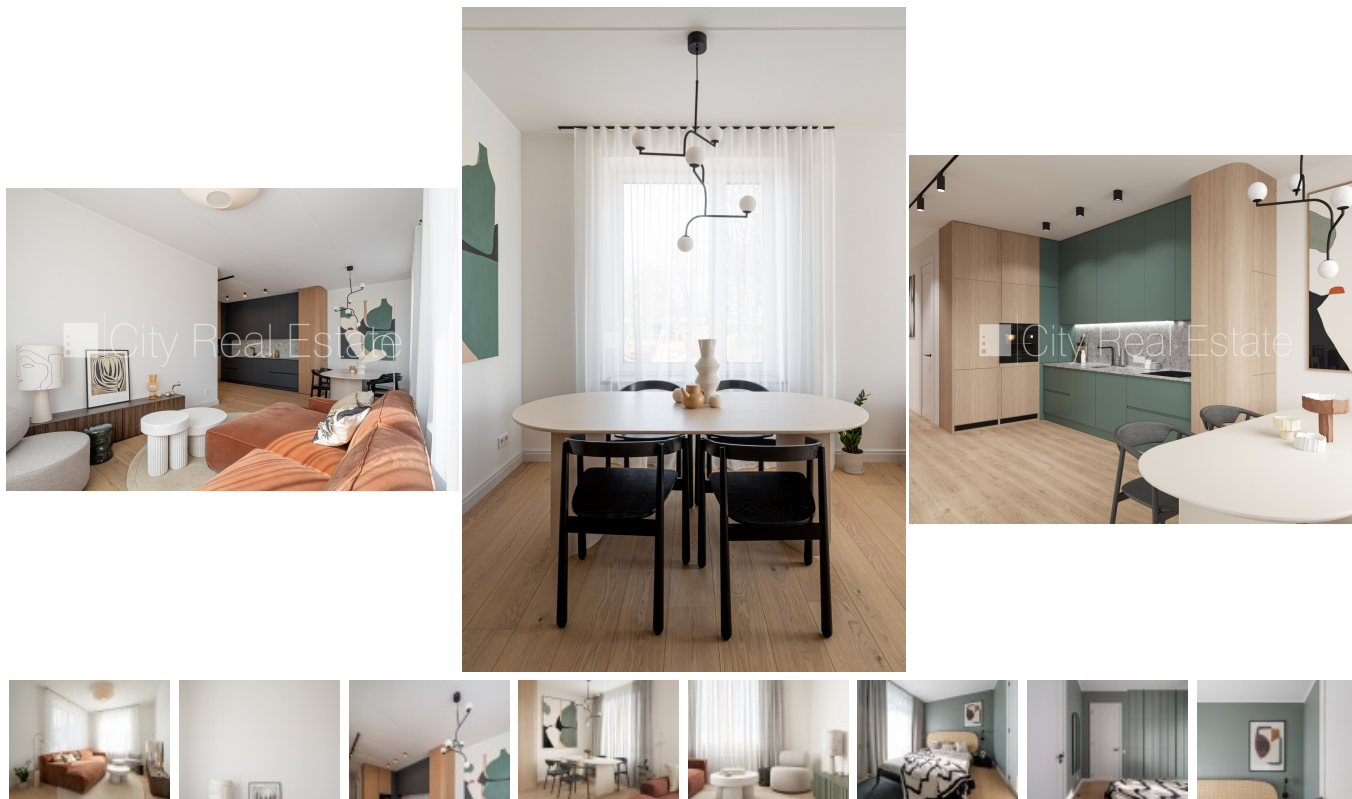

Apartment for sale in Riga, Mezaparks, Ciekuru line

Land is owned, newly constructed building , management payment only for living area 0,81 EUR, energy efficient house, well-maintained greened courtyard, territory is covered with cobblestone covering, elevator, balcony 32 m2, gas heating, 3 km, till golf-course 0,3 km, till shop 0,5 km, CITY REAL ESTATE ID - 516446