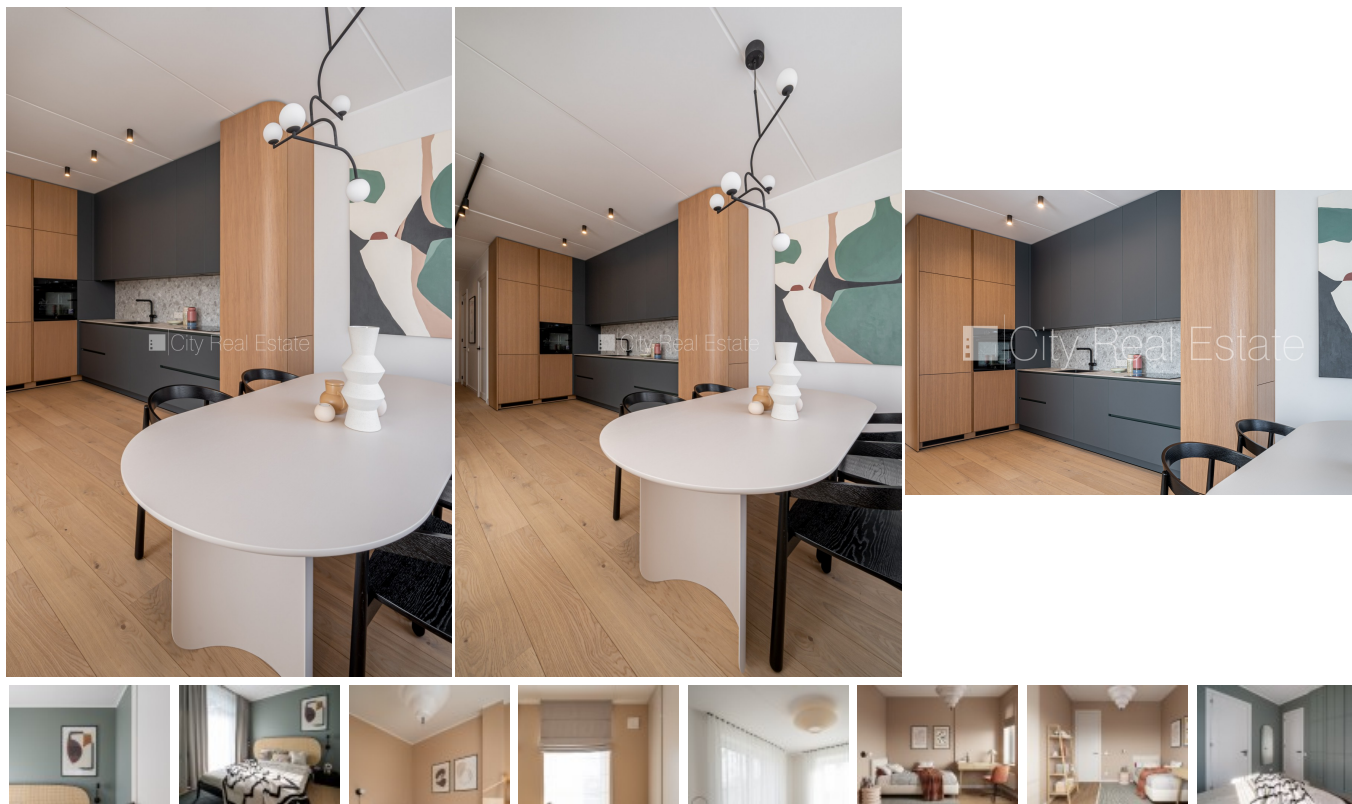

Apartment for sale in Riga, Mezaparks, Ciekuru line

Land is owned, newly constructed building , management payment only for living area 0,81 EUR, energy efficient house, well-maintained greened courtyard, garage gates with automatic opening and closing system, territory is covered with cobblestone covering, elevator, balcony 6,4 m2, gas heating, 3 km, till golf-course 0,3 km, till park 0,3 km, till shop 0,5 km, CITY REAL ESTATE ID - 516445

ID:	516445
Type:	Apartment
Subtype:	New Project
Price:	204854.00 EUR
Price m2:	2709.71 EUR
Area:	75.60 m²
Rooms:	3
Floor:	3 from 4
Renovation:	full
Comfort:	full
Furniture:	by agreement

Contacts:

Liene Johanna, +371 27065530, liene@cityreal.lv