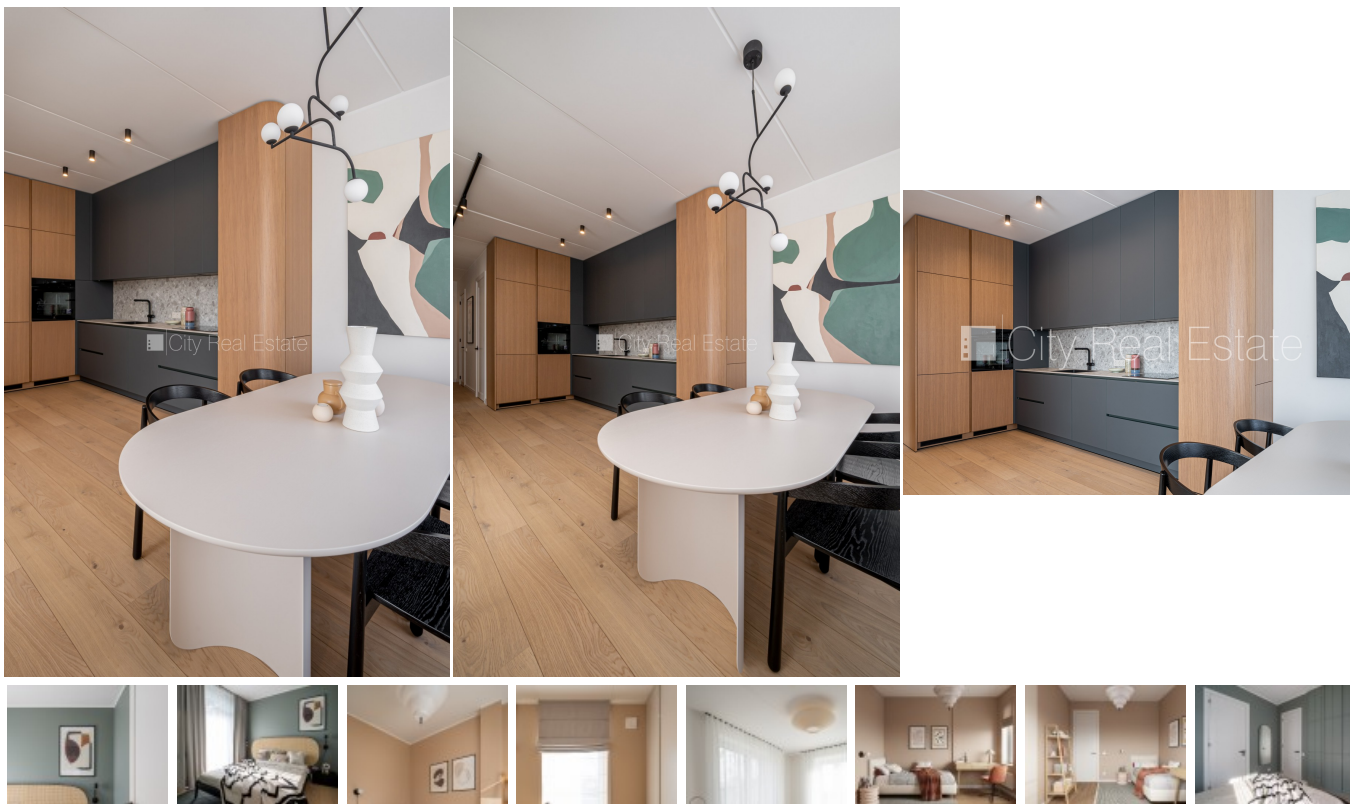

Apartment for sale in Riga, Mezaparks, Ciekuru line

Land is owned, newly constructed building , management payment only for living area 0,81 EUR, energy efficient house, well-maintained greened courtyard, garage gates with automatic opening and closing system, territory is covered with cobblestone covering, elevator, balcony 6,4 m2, gas heating, 3 km, till golf-course 0,3 km, till park 0,3 km, till shop 0,5 km, CITY REAL ESTATE ID - 516445

ID:	516445
Type:	Apartment
Subtype:	New Project
Price:	204854.00 EUR
Price m2:	2709.71 EUR
Area:	75.60 m²
Rooms:	3
Floor:	3 from 4
Renovation:	full
Comfort:	full
Furniture:	by agreement

Contacts:

Liene Johanna, +371 27065530, liene@cityreal.lv