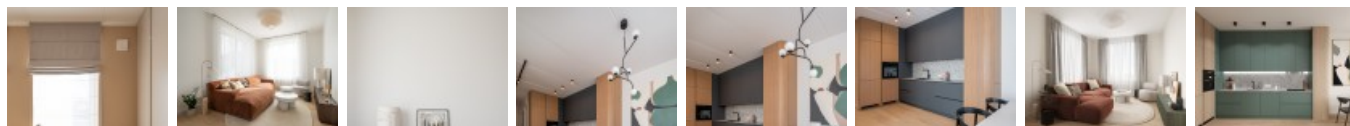

Apartment for sale in Riga, Mezaparks, Ciekuru line

Land is owned, newly constructed building, energy efficient house, well-maintained greened courtyard, garage gates with automatic opening and closing system, territory is covered with cobblestone covering, elevator, balcony 8,7 m², gas heating, 3 km, till golf-course 0,3 km, till park 0,3 km, CITY REAL ESTATE ID - 516440

ID:	516440
Type:	Apartment
Subtype:	New Project
Price:	152250.00 EUR
Price m²:	2500 EUR
Area:	60.90 m²
Rooms:	2
Floor:	3 from 4
Renovation:	full
Comfort:	full
Furniture:	by agreement

Contacts:

Liene Johanna, +371 27065530, liene@cityreal.lv