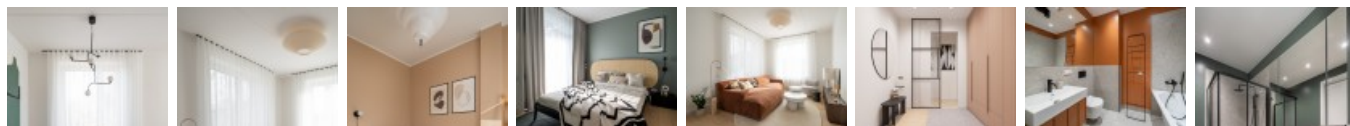

Apartment for sale in Riga, Mezaparks, Ciekuru line

Land is owned, newly constructed building , well-maintained greened courtyard, garage gates with automatic opening and closing system, territory is covered with cobblestone covering, elevator, balcony 6,2 m2, gas heating, 3 km, till golf-course 0,3 km, till health centre 0,5 km, CITY REAL ESTATE ID - 516439