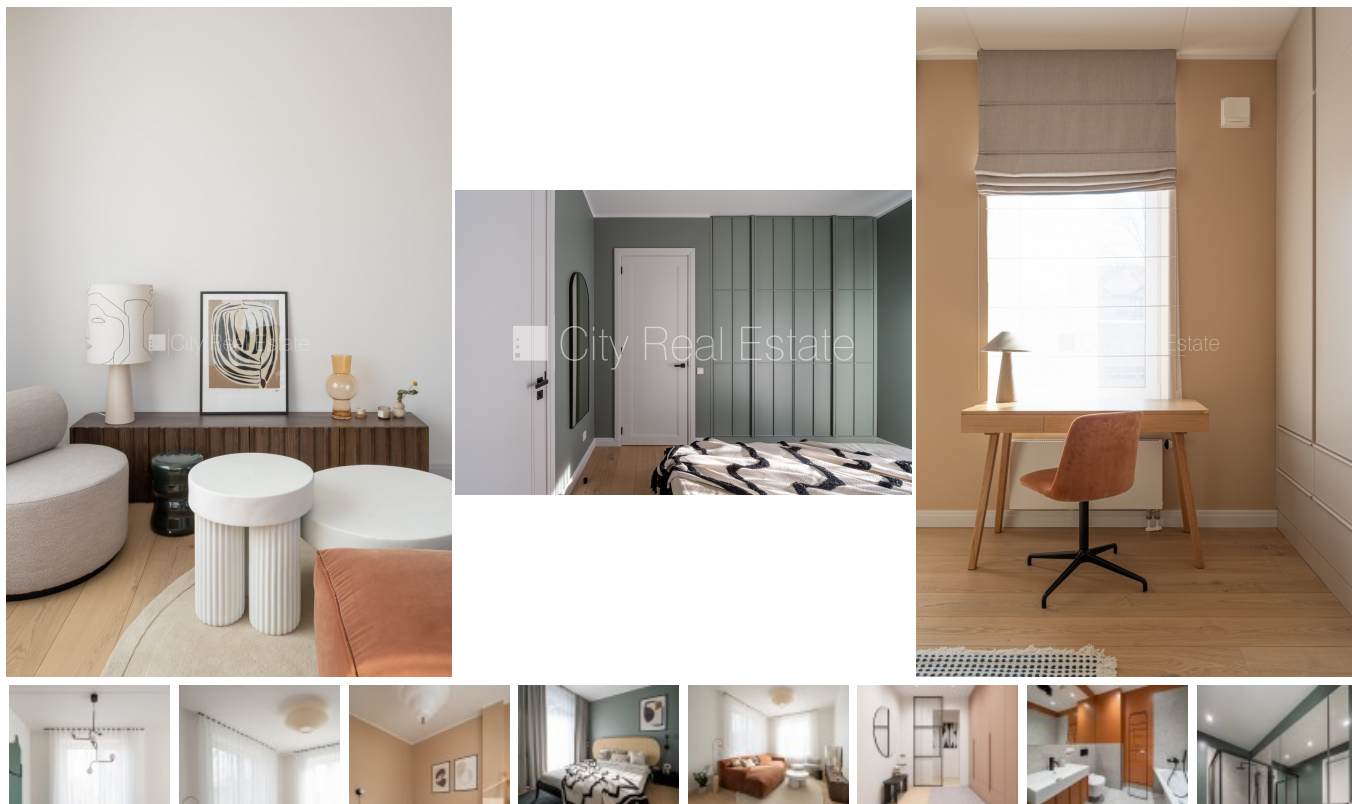

Apartment for sale in Riga, Mezaparks, Ciekuru line

Land is owned, newly constructed building , well-maintained greened courtyard, garage gates with automatic opening and closing system, territory is covered with cobblestone covering, elevator, balcony 6,2 m2, gas heating, 3 km, till golf-course 0,3 km, till health centre 0,5 km, CITY REAL ESTATE ID - 516439

ID:	516439
Type:	Apartment
Subtype:	New Project
Price:	182362.00 EUR
Price m2:	2627.69 EUR
Area:	69.40 m²
Rooms:	3
Floor:	3 from 4
Renovation:	full
Comfort:	full
Furniture:	by agreement

Contacts:

Liene Johanna, +371 27065530, liene@cityreal.lv