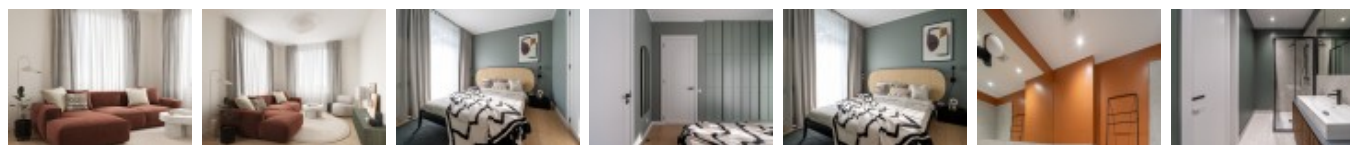

Apartment for sale in Riga, Mezaparks, Ciekuru line

Land is owned, newly constructed building , management payment only for living area 0,81 EUR, well-maintained greened courtyard, territory is covered with cobblestone covering, elevator, balcony 6,4 m2, gas heating, 3 km, till golf-course 0,3 km, till park 0,3 km, CITY REAL ESTATE ID - 516438

ID:	516438
Type:	Apartment
Subtype:	New Project
Price:	91830.00 EUR
Price m2:	3000.98 EUR
Area:	30.60 m²
Rooms:	1
Floor:	3 from 4
Renovation:	full
Comfort:	full
Furniture:	by agreement

Contacts:

Liene Johanna, +371 27065530, liene@cityreal.lv