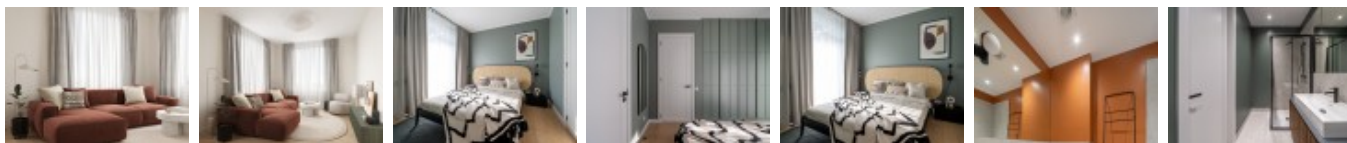

Apartment for sale in Riga, Mezaparks, Ciekuru line

Land is owned, newly constructed building , management payment only for living area 0,81 EUR, well-maintained greened courtyard, territory is covered with cobblestone covering, elevator, balcony 6,4 m2, gas heating, 3 km, till golf-course 0,3 km, till park 0,3 km, CITY REAL ESTATE ID - 516438

ID:	516438
Type:	Apartment
Subtype:	New Project
Price:	91830.00 EUR
Price m2:	3000.98 EUR
Area:	30.60 m²
Rooms:	1
Floor:	3 from 4
Renovation:	full
Comfort:	full
Furniture:	by agreement

Contacts:

Liene Johanna, +371 27065530, liene@cityreal.lv