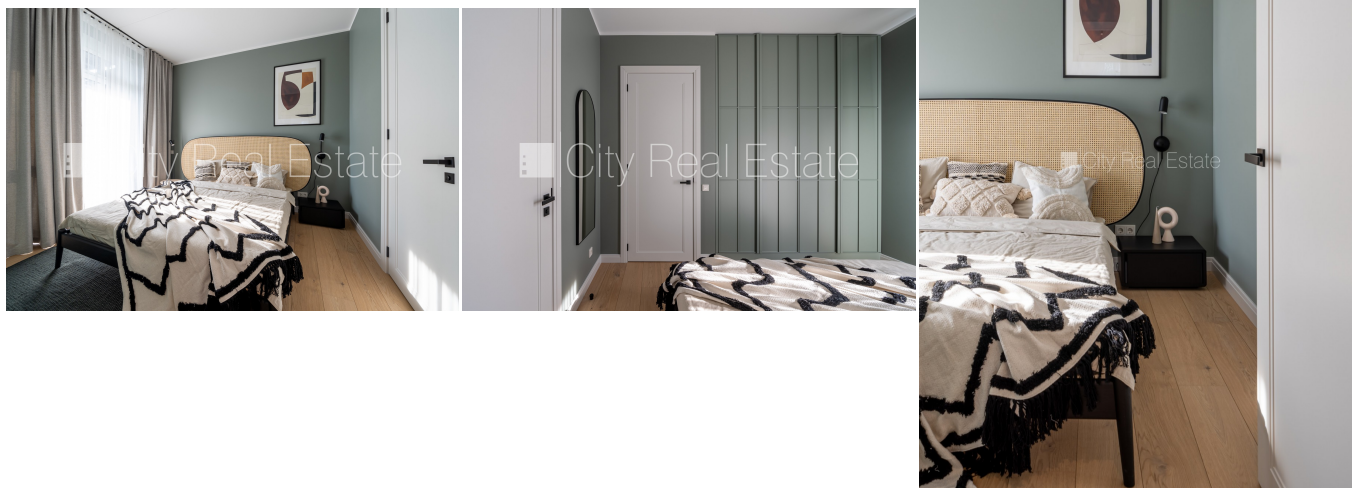

Apartment for sale in Riga, Mezaparks, Ciekuru line

Land is owned, newly constructed building , management payment only for living area 0,81 EUR, well-maintained greened courtyard, elevator, gas heating, 3 km, CITY REAL ESTATE ID - 516434

ID:	516434
Type:	Apartment
Subtype:	New Project
Price:	91182.00 EUR
Price m2:	2730 EUR
Area:	33.40 m²
Rooms:	2
Floor:	2 from 4
Renovation:	full
Comfort:	full
Furniture:	by agreement

Contacts:

Liene Johanna, +371 27065530, liene@cityreal.lv