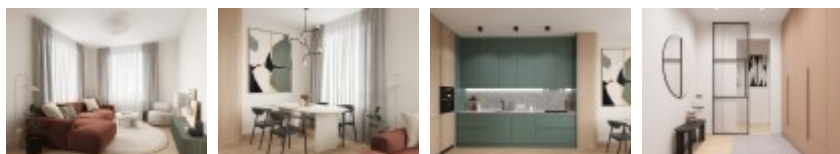

Apartment for sale in Riga, Mezaparks, Ciekuru line

Land is owned, newly constructed building , management payment only for living area 0,81 EUR, well-maintained greened courtyard, elevator, gas heating, 3 km, CITY REAL ESTATE ID - 516434

ID:	516434
Type:	Apartment
Subtype:	New Project
Price:	91182.00 EUR
Price m2:	2730 EUR
Area:	33.40 m²
Rooms:	2
Floor:	2 from 4
Renovation:	full
Comfort:	full
Furniture:	by agreement

Contacts:

Liene Johanna, +371 27065530, liene@cityreal.lv