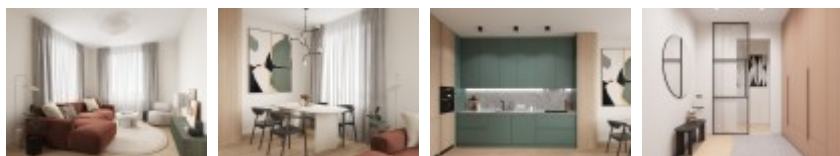

Apartment for sale in Riga, Mezaparks, Ciekuru line

Land is owned, newly constructed building , management payment only for living area 0,81 EUR, well-maintained greened courtyard, elevator, gas heating, 3 km, CITY REAL ESTATE ID - 516434

ID:	516434
Type:	Apartment
Subtype:	New Project
Price:	91182.00 EUR
Price m2:	2730 EUR
Area:	33.40 m²
Rooms:	2
Floor:	2 from 4
Renovation:	full
Comfort:	full
Furniture:	by agreement

Contacts:

Liene Johanna, +371 27065530, liene@cityreal.lv