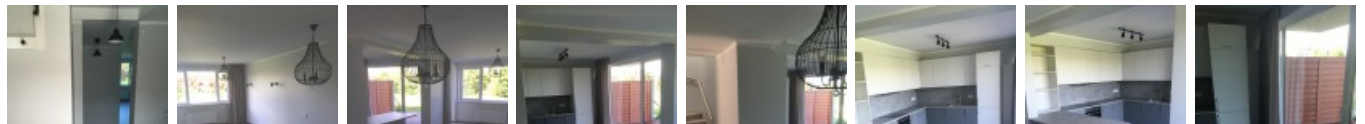

House for sale in Riga district, Pinki, Bezdelligu street

Row house, newly constructed building , well-maintained greened plot of land, indoor courtyard, a number of parking places, greened area with new trees , territory is covered with cobblestone covering, balcony, terrace , windows are located on both sides of the building, bedrooms 4 piece/es, rooms isolated 4 piece/es, studio type apartment, wardrobe, auxiliary room, gas heating, two level, heating floor in bathroom , large show-windows, roof windows, three bathrooms, bath, shower stall, build in kitchen unit, refrigerator, dishwasher, electric range, oven, steam sip-off machine, washing machine, internet, available from june, 20 km, till airport 10 km, strategically beneficial location, till Baltic See 5 km, you do not have to pay for brokerage, CITY REAL ESTATE ID - 516352

ID:	<b>516352</b>
Type:	House
Subtype:	Line building
Price:	400000.00 EUR
Price m2:	2127.66 EUR
Area:	188.00 m <sup>2</sup>
Land area:	308 m <sup>2</sup>
Rooms:	5
Total floors:	2
Renovation:	full
Comfort:	full
Furniture:	none