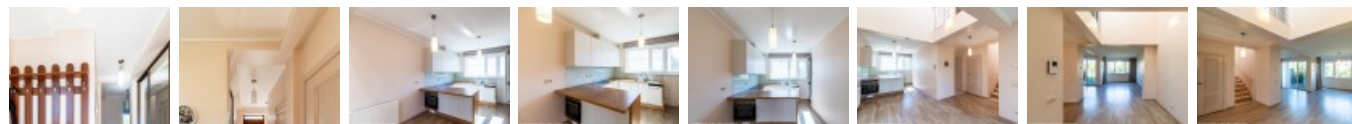

House for rent in Riga district, Pinki, Cirulu street

Row house, management payment per month 100 EUR, well-maintained greened plot of land, a number of parking places, greened area with new trees , balcony, terrace , windows are located on both sides of the building, rooms isolated 3 piece/es, studio type apartment, auxiliary room, radiators with regulators, gas heating, heating counters, independent calculation for heating, two level, full decoration, heating floor in bathroom , three bathrooms, bath, shower stall, build in kitchen unit, refrigerator, dishwasher, electric range, oven, alarm system , door phone, day and night television surveillance , available, till Riga 16 km, till airport 8 km, strategically beneficial location, till shop 350 m, till Baltic See 5 km, CITY REAL ESTATE ID - 516342

ID:	516342
Type:	House
Subtype:	Line building
Price:	1800.00 EUR
Price m2:	10.06 EUR
Area:	179.00 m ²
Land area:	300 m ²
Rooms:	4
Total floors:	2
Renovation:	full
Comfort:	full
Furniture:	none

Contacts: