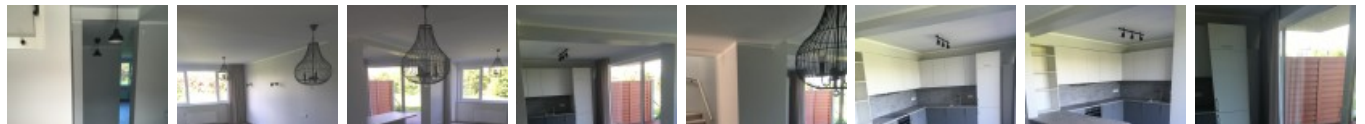

House for rent in Riga district, Pinki, Bezdeligu street

Row house, newly constructed building , well-maintained greened plot of land, indoor courtyard, a number of parking places, greened area with new trees , balcony, terrace , windows are located on both sides of the building, bedrooms 4 piece/es, rooms isolated 4 piece/es, studio type apartment, wardrobe, auxiliary room, gas heating, two level, heating floor in bathroom , large show-windows, roof windows, three bathrooms, bath, shower stall, build in kitchen unit, refrigerator, dishwasher, electric range, oven, steam sip-off machine, washing machine, internet, available from june, 20 km, till airport 10 km, strategically beneficial location, till Baltic Sea 5 km, you do not have to pay for brokerage, CITY REAL ESTATE ID - 516340

ID:	516340
Type:	House
Subtype:	Line building
Price:	2100.00 EUR
Price m2:	11.17 EUR
Area:	188.00 m ²
Land area:	308 m ²
Rooms:	5
Total floors:	2
Renovation:	full
Comfort:	full
Furniture:	none

Contacts: