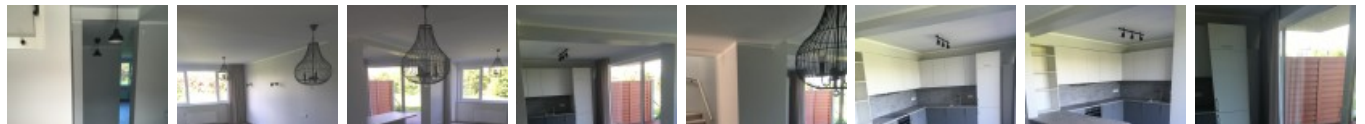

House for rent in Riga district, Pinki, Bezdeligu street

Row house, newly constructed building , well-maintained greened plot of land, indoor courtyard, a number of parking places, greened area with new trees , balcony, terrace , windows are located on both sides of the building, bedrooms 4 piece/es, rooms isolated 4 piece/es, studio type apartment, wardrobe, auxiliary room, gas heating, two level, heating floor in bathroom , large show-windows, roof windows, three bathrooms, bath, shower stall, build in kitchen unit, refrigerator, dishwasher, electric range, oven, steam sip-off machine, washing machine, internet, available from june, 20 km, till airport 10 km, strategically beneficial location, till Baltic Sea 5 km, you do not have to pay for brokerage, CITY REAL ESTATE ID - 516340

ID:	<b>516340</b>
Type:	House
Subtype:	Line building
Price:	2100.00 EUR
Price m2:	11.17 EUR
Area:	188.00 m <sup>2</sup>
Land area:	308 m <sup>2</sup>
Rooms:	5
Total floors:	2
Renovation:	full
Comfort:	full
Furniture:	none