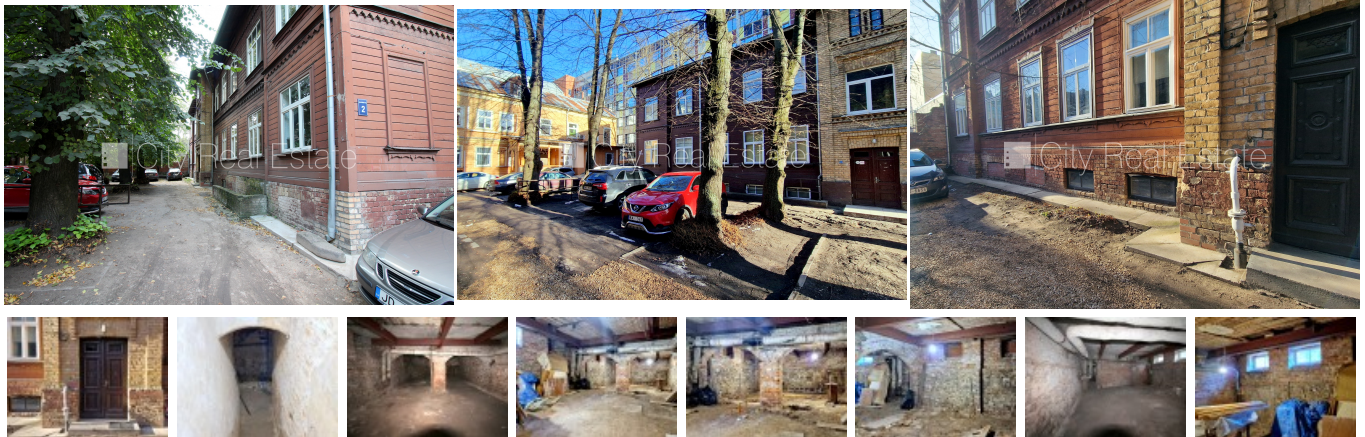

Commercial premises for lease in Riga, Riga center, Gertrudes street

Courtyard building, renovated building, well-maintained greened plot of land, parking place, ground floor, basement, pipes is changed in a building, water feed-pipes is changed in a building, ceiling height 2.5-3,2 m, two entrances, grey decoration, available, urban sewerage, urban water-supply, strategically beneficial location, CITY REAL ESTATE ID - 515720

ID:	515720
Type:	Commercial premises
Subtype:	Basements and semi-basements
Price:	500.00 EUR
Price m2:	3.57 EUR
Area:	140.00 m ²
Rooms:	4
Floor:	1 from 3
Renovation:	unfinished
Comfort:	partial
Furniture:	none