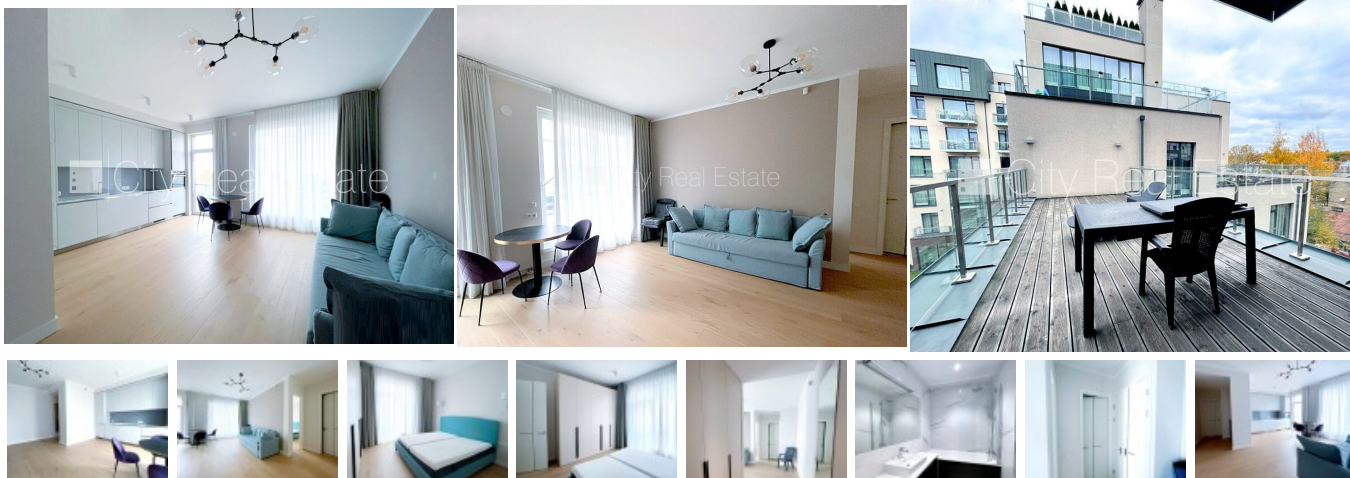

Apartment for rent in Riga, Riga center, Cesu street

Newly constructed building , well-maintained greened plot of land, parking place, underground parking place, elevator, terrace , bedrooms 1 piece/es, studio type apartment, high ceiling , radiators with regulators, automatic heating system , heating counters, independent calculation for heating, full decoration, large show-windows, laminate flooring, parquet flooring, bathroom with WC, bath, build in kitchen unit, built-in wardrobe, sofa, double bed, table, chairs, refrigerator, dishwasher, electric range, washing machine, optical internet, alarm system , staircase doors under seven seals, available from november, strategically beneficial location, if you choose this real estate, you have to pay agency transaction commission which is equal with one half (50%) of this real estate month rental payment, CITY REAL ESTATE ID - 514323

ID:	514323
Type:	Apartment
Subtype:	New Project
Price:	1000.00 EUR
Price m2:	12.66 EUR
Area:	79.00 m ²
Rooms:	2
Floor:	4 from 9
Renovation:	full
Comfort:	full
Furniture:	full

Contacts:

Arina Umpiroviča, +371 29821409, arina@cityreal.lv