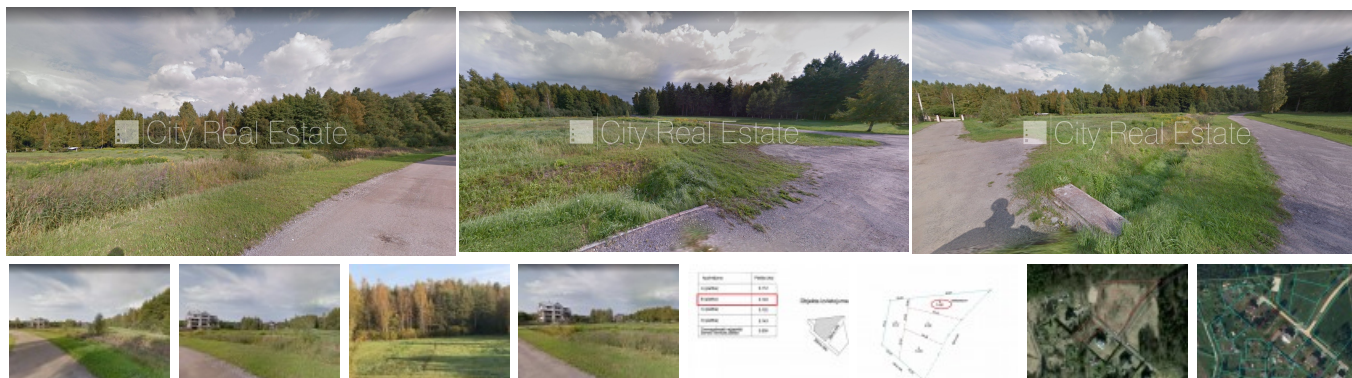

Land for sale in Riga district, Sauriesi, Stirnu street

In a newly build up private house village, private house thin construction, possibility to build one story building, possibility to build two story building, land is on the border of street, land is on the border of asphalt covering road, planed electricity connection, no lien, approved as newly erected building , CITY REAL ESTATE ID - 513457

ID: 513457
Type: Land
Subtype: Building plot
Price: 37250.00 EUR
Price m2: 25 EUR
Land area: 1490 m²

Contacts:

Edgars, +371 27065516, edgars@cityreal.lv