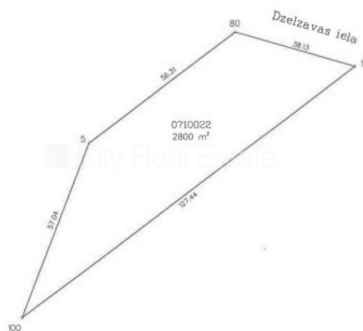

Land for sale in Riga, Purvciems, Pucēs street

Potential for not high storey construction, possibility to build 7-9 story building, possibility to build 10-12 story building, possibility to build many-storey apartment house, possibility to build apartment house, land is on the border of street, electricity, gas, urban sewerage, urban water-supply, no lien, registered in Land Register, possible to agree on a price, CITY REAL ESTATE ID - 511837

ID:	<b>511837</b>
Type:	Land
Subtype:	Many-storey construction
Price:	272000.00 EUR
Price m <sup>2</sup> :	97.14 EUR
Land area:	2800 m <sup>2</sup>