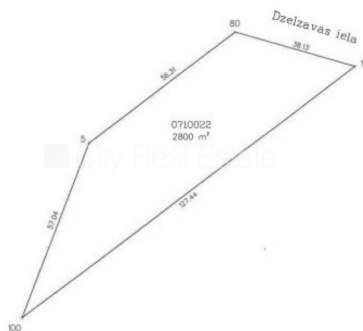

Land for sale in Riga, Purvciems, Pucēs street

Potential for not high storey construction, possibility to build 7-9 story building, possibility to build 10-12 story building, possibility to build many-storey apartment house, possibility to build apartment house, land is on the border of street, electricity, gas, urban sewerage, urban water-supply, no lien, registered in Land Register, possible to agree on a price, CITY REAL ESTATE ID - 511837

ID:	<b>511837</b>
Type:	Land
Subtype:	Many-story construction
Price:	272000.00 EUR
Price m2:	97.14 EUR
Land area:	2800 m <sup>2</sup>