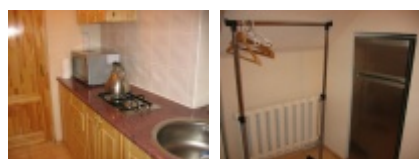

Apartment for shortterm rent in Riga, Riga center, Lacplesa street

Courtyard building, indoor courtyard, entrance from courtyard, windows are located on both sides of the building, plastic glass windows, laminate flooring, bathroom and WC separated, shower stall, double bed, journal table, wardrobe , refrigerator, microwave , washing machine, internet, cable TV set, for rent with all in pictures visible equipment, blankets, bedclothes, dishes , available, possible to agree on a price, CITY REAL ESTATE ID - 444898

ID:	444898
Type:	Apartment
Subtype:	Prewar building
Price:	40.00 EUR
Price m2:	0.82 EUR
Area:	49.00 m ²
Rooms:	2
Floor:	3 from 3
Renovation:	full
Comfort:	full
Furniture:	full

Contacts:

Ingrīda Punka, +371 27065510, ingrida@cityreal.lv