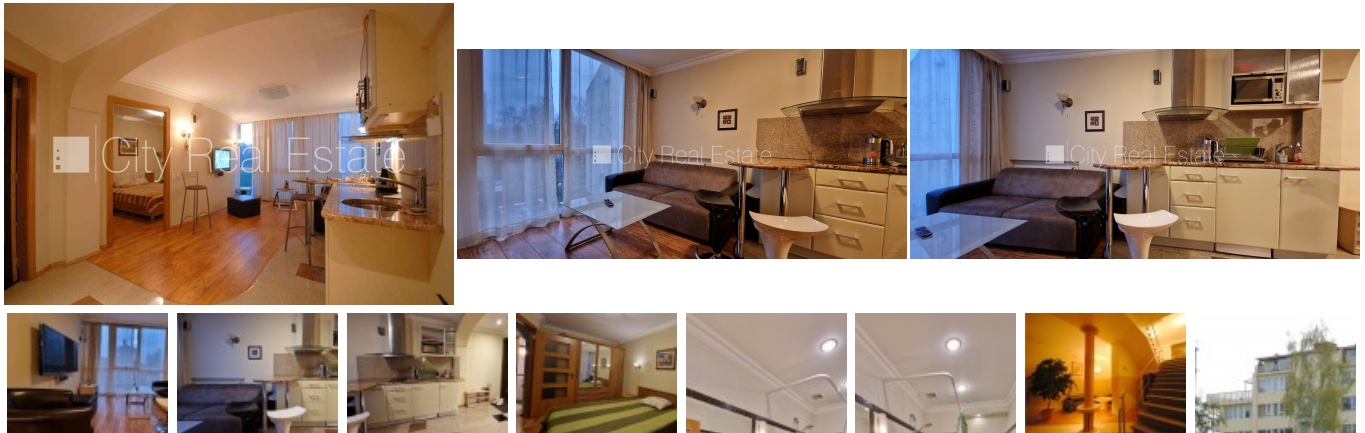

Apartment for rent in Riga, Petersala, Ganibu dambis

Project - Citi Nova, newly constructed building , courtyard building, well-maintained greened courtyard, indoor courtyard, precinct with metal wall, territory entrance gates with automatic opening and closing system, parking place, courtyard under protection, elevator, one room isolated, studio type apartment, full decoration, heating floor, plastic glass windows, new plumbing, build in lighting fixtures, laminate flooring, bathroom with WC, bath, build in kitchen unit, built-in wardrobe, sofa, double bed, living-room table, wardrobe , refrigerator, electric range, steam sip-off machine, microwave , washing machine, home video sistem, internet, cable TV set, door phone, day and night television surveillance , twenty-four hours security, staircase doors under seven seals, for rent with all in pictures visible equipment, for one year, possibility to extend lease agreement, available, CITY REAL ESTATE ID - 437804

ID:	437804
Type:	Apartment
Subtype:	New Project
Price:	500.00 EUR
Price m2:	11.11 EUR
Area:	45.00 m ²
Rooms:	2
Floor:	4 from 6
Renovation:	full
Comfort:	full
Furniture:	full

Contacts:

Arina Umpiroviča, +371 29821409, arina@cityreal.lv