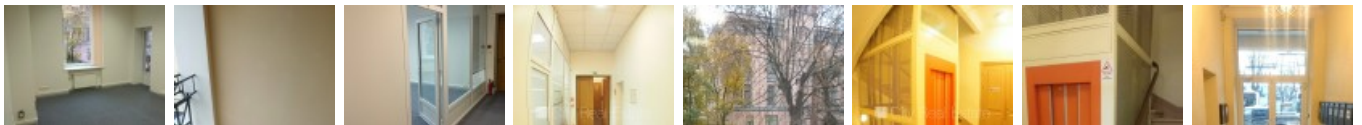

Commercial premises for lease in Riga, Riga center, Merkela street

Front building, renovated building, management payment in month per one square meter 1.5 EUR, elevator, staircase after decoration, balcony, rooms isolated, kitchen, central heating system, carpet flooring, shared bathroom, by signing rental agreement you have to pay for the first rent month as well as you have to pay guaranty deposit which is equal one month rent payment, CITY REAL ESTATE ID - 435918

ID:	435918
Type:	Commercial premises
Subtype:	Office premises
Price:	371.00 EUR
Price m2:	7 EUR
Area:	53.00 m ²
Rooms:	2
Floor:	2 from 5
Renovation:	full
Comfort:	full
Furniture:	none

Contacts:

Dinārs Naglis, +371 27065511, dinars@cityreal.lv