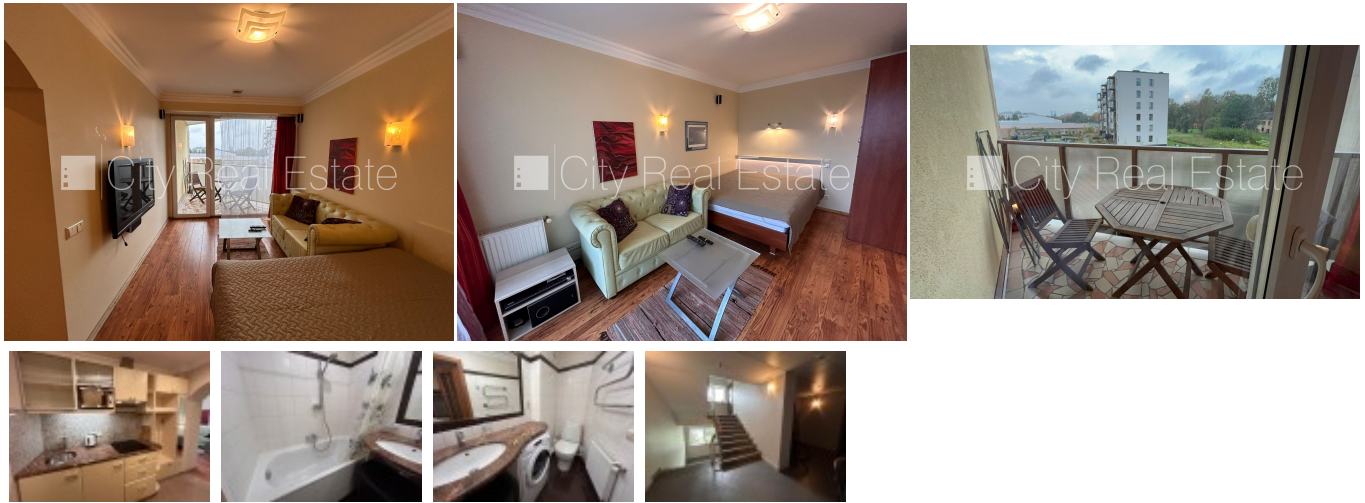

Apartment for rent in Riga, Petersala, Ganibu dambis

Project - Citi Nova, newly constructed building , courtyard building, well-maintained greened courtyard, precinct, parking place, elevator, terrace , windows are located on courtyard side, bedrooms 1 piece/es, one room isolated, central heating system, full decoration, heating floor, outside doors made from steel, new plumbing, laminate flooring, bathroom with WC, bath, build in kitchen unit, built-in wardrobe, sofa, double bed, wardrobe, wardrobe , refrigerator, electric range, steam sip-off machine, washing machine, internet, cable TV set, alarm system , door phone, for rent with all in pictures visible equipment, available, if you choose this real estate, you have to pay agency transaction commission which is equal with one half (50%) of this real estate month rental payment, CITY REAL ESTATE ID - 430635

ID:	430635
Type:	Apartment
Subtype:	New Project
Price:	440.00 EUR
Price m2:	12.57 EUR
Area:	35.00 m ²
Rooms:	1
Floor:	4 from 6
Renovation:	full
Comfort:	full
Furniture:	full

Contacts:

Arina, +371 27065571, arina.u@cityreal.lv