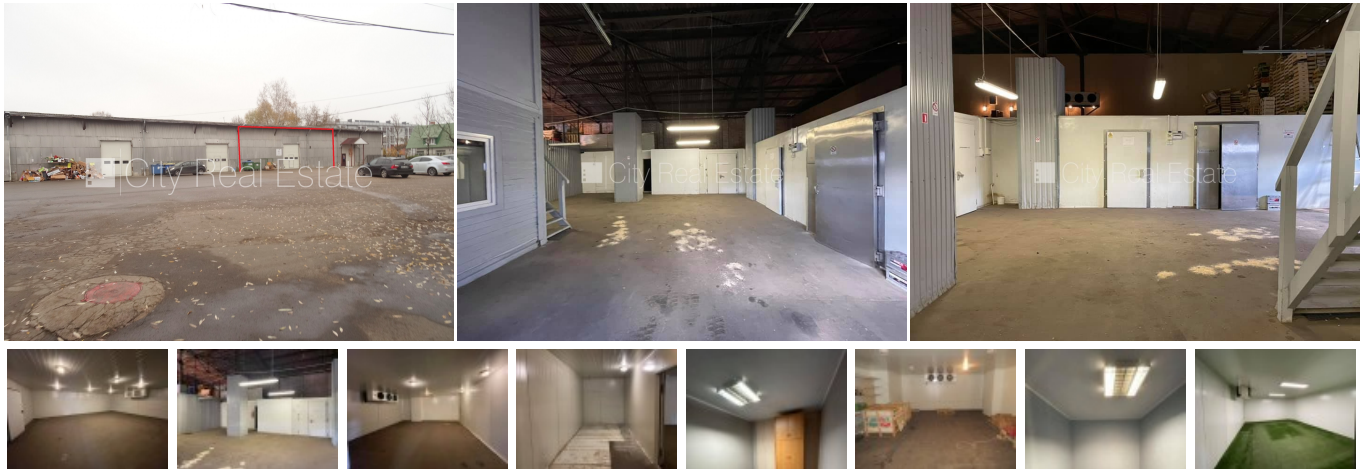

Commercial premises for lease in Riga, Purvciems, Stopinu street

Precinct, territory under protection, in building is 3 phase electricity power, two-storey, high ceiling , electric heating, toilet, possibility to lease storage space in territory 1 piece/es, for lease with all in pictures visible equipment, available, by signing rental agreement you have to pay for the first and for the last lease month, CITY REAL ESTATE ID - 429614

ID:	429614
Type:	Commercial premises
Subtype:	Warehouse premises
Price:	1060.00 EUR
Price m2:	3.48 EUR
Area:	305.00 m ²
Rooms:	1
Floor:	1 from 1
Renovation:	cosmetics
Comfort:	full
Furniture:	none

Contacts: