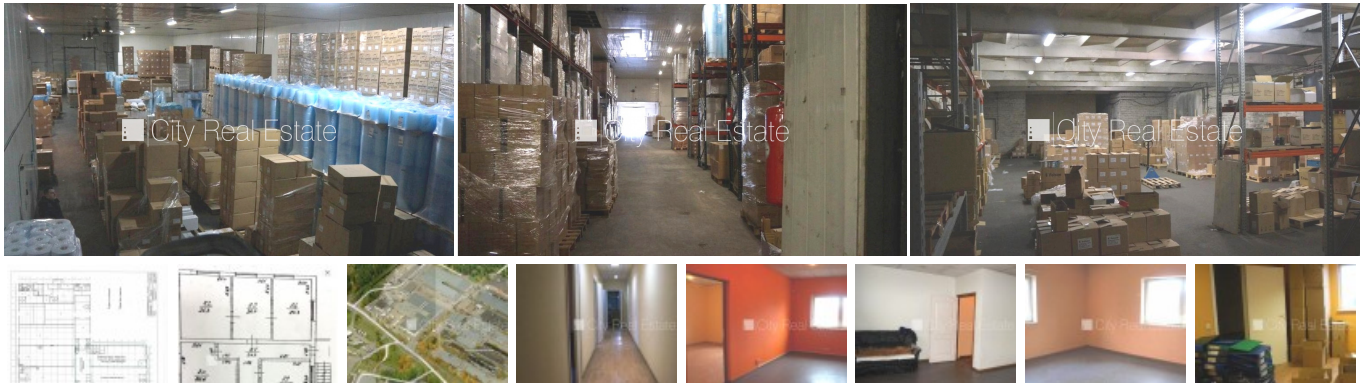

Commercial premises for lease in Riga, Ilguciems, Bullu street

Private territory, precinct with concrete panel wall, entrance gate height 4 m, a number of parking places, object with personal guard, ramp, in building is 3 phase electricity power, ceiling height 5 m, two entrances, shared bathroom, possibility to lease smaller space, possibility to rent more office space, possibility to lease office premises in territory, possibility to lease storage space in territory, available, in project is still available commercial premises 10 piece/es, till shop 300 m, till trolley stop 150 m, by signing rental agreement you have to pay for the first and for the last lease month, CITY REAL ESTATE ID - 428978

ID:	428978
Type:	Commercial premises
Subtype:	Warehouse premises
Price:	1673.00 EUR
Price m2:	1.25 EUR
Area:	1334.00 m ²
Rooms:	2
Floor:	1 from 1
Renovation:	cosmetics
Comfort:	full
Furniture:	none

Contacts: