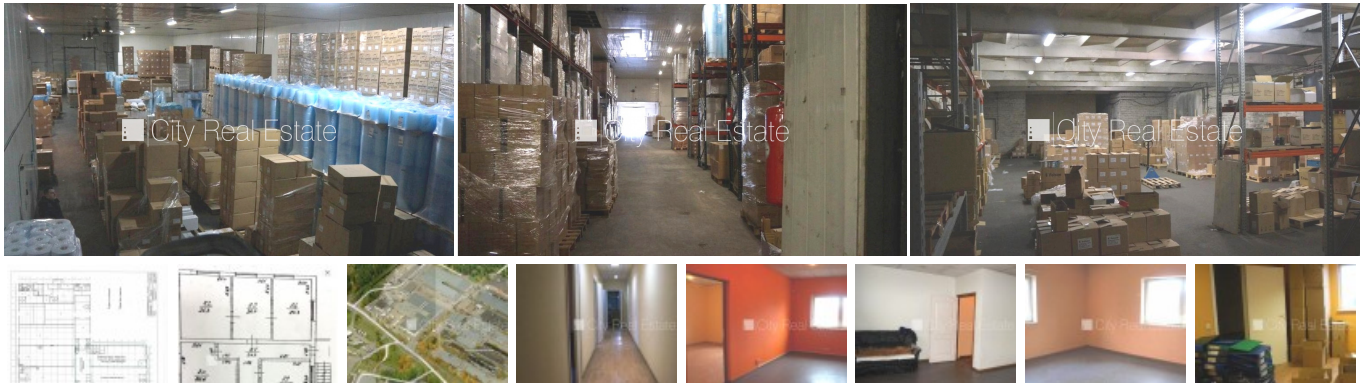

## Commercial premises for lease in Riga, Ilguciems, Bullu street

Private territory, precinct with concrete panel wall, entrance gate height 4 m, a number of parking places, object with personal guard , ramp, in building is 3 phase electricity power, ceiling height 5 m, two entrances, shared bathroom, possibility to lease smaller space, possibility to rent more office space, possibility to lease office premises in territory , possibility to lease storage space in territory , available, in project is still available commercial premises 10 piece/es, till shop 300 m, till trolley stop 150 m, by signing rental agreement you have to pay for the first and for the last lease month, CITY REAL ESTATE ID - 428978

ID:	<b>428978</b>
Type:	Commercial premises
Subtype:	Warehouse premises
Price:	1673.00 EUR
Price m2:	1.25 EUR
Area:	1334.00 m <sup>2</sup>
Rooms:	2
Floor:	1 from 1
Renovation:	cosmetics
Comfort:	full
Furniture:	none