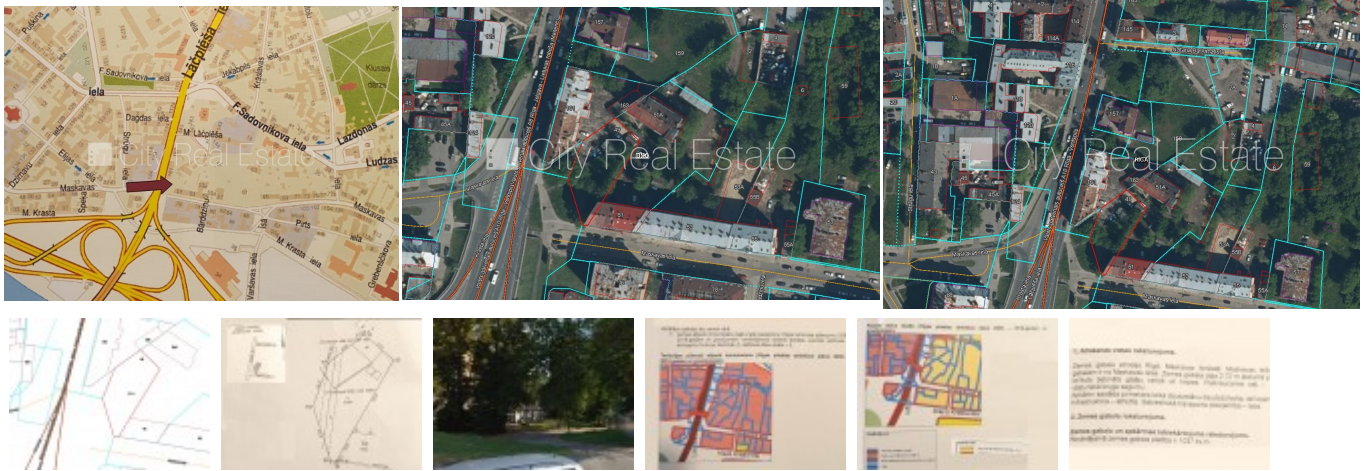

## Land for sale in Riga, Riga center, Latgales street

Indoor courtyard, entrance from courtyard, possibility to build three story building, possibility to build four story building, possibility to build five story building, possibility to connect gas line, possibility to connect electricity, possibility to connect urban sewerage, possibility to connect urban water supply, registered in Land Register, possible to agree on a price, CITY REAL ESTATE ID - 428218

ID: **428218**  
Type: Land  
Subtype: Mixed construction building plot  
Price: 70000.00 EUR  
Price m2: 67.5 EUR  
Land area: 1037 m<sup>2</sup>