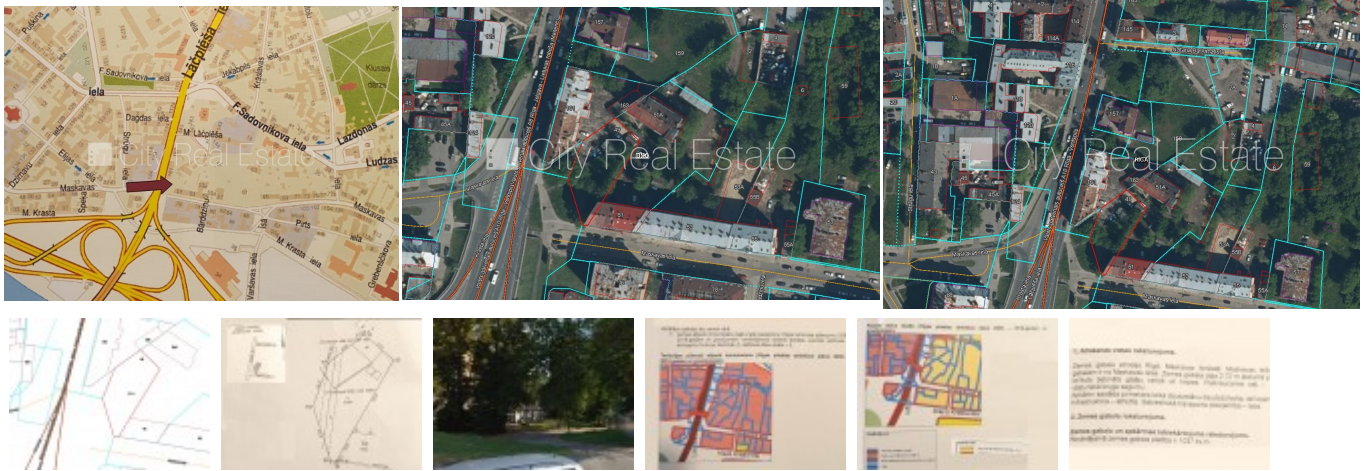

## Land for sale in Riga, Riga center, Latgales street

Indoor courtyard, entrance from courtyard, possibility to build three story building, possibility to build four story building, possibility to build five story building, possibility to connect gas line, possibility to connect electricity, possibility to connect urban sewerage, possibility to connect urban water supply, registered in Land Register, possible to agree on a price, CITY REAL ESTATE ID - 428218

**ID:** 428218  
**Type:** Land  
**Subtype:** Mixed construction building plot  
**Price:** 70000.00 EUR  
**Price m2:** 67.5 EUR  
**Land area:** 1037 m<sup>2</sup>