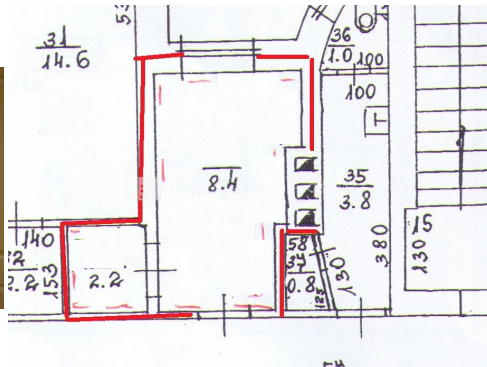

Commercial premises for lease in Riga, Riga center, Dzirnavu street

Front building, renovated building, entrance from street, staircase after capital renovation, windows are located on courtyard side, high ceiling, central heating system, full decoration, painted walls, laminate flooring, shared bathroom, room isolated, possibility to rent more office space 2 piece/es, door phone, twenty-four hours security, available, in project is still available commercial premises 3 piece/es, by signing rental agreement you have to pay for the first and for the last lease month, CITY REAL ESTATE ID - 428135

ID:	428135
Type:	Commercial premises
Subtype:	Office premises
Price:	180.00 EUR
Price m2:	12.96 EUR
Area:	13.89 m ²
Rooms:	1
Floor:	3 from 4
Renovation:	cosmetics
Comfort:	full
Furniture:	none

Contacts: