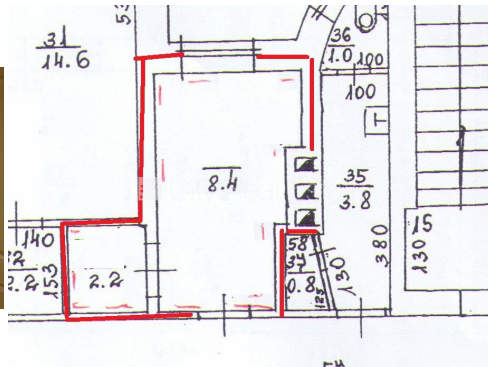

Commercial premises for lease in Riga, Riga center, Dzirnavu street

Front building, renovated building, entrance from street, staircase after capital renovation, windows are located on courtyard side, high ceiling, central heating system, full decoration, painted walls, laminate flooring, shared bathroom, room isolated, possibility to rent more office space 2 piece/es, door phone, twenty-four hours security, available, in project is still available commercial premises 3 piece/es, by signing rental agreement you have to pay for the first and for the last lease month, CITY REAL ESTATE ID - 428135

ID:	428135
Type:	Commercial premises
Subtype:	Office premises
Price:	180.00 EUR
Price m2:	12.96 EUR
Area:	13.89 m ²
Rooms:	1
Floor:	3 from 4
Renovation:	cosmetics
Comfort:	full
Furniture:	none

Contacts: