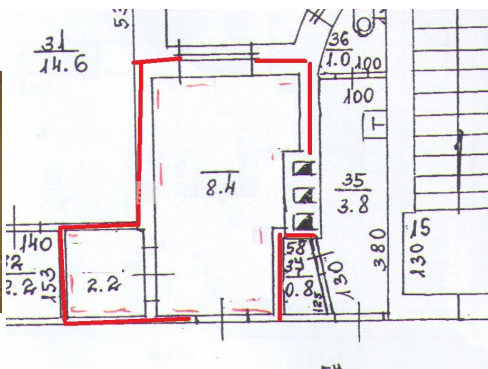

## Commercial premises for lease in Riga, Riga center, Dzirnavu street

Front building, renovated building, entrance from street, staircase after capital renovation, windows are located on courtyard side, high ceiling, central heating system, full decoration, painted walls, laminate flooring, shared bathroom, room isolated, possibility to rent more office space 2 piece/es, door phone, twenty-four hours security, available, in project is still available commercial premises 3 piece/es, by signing rental agreement you have to pay for the first and for the last lease month, CITY REAL ESTATE ID - 428135

ID:	<b>428135</b>
Type:	Commercial premises
Subtype:	Office premises
Price:	180.00 EUR
Price m2:	12.96 EUR
Area:	13.89 m <sup>2</sup>
Rooms:	1
Floor:	3 from 4
Renovation:	cosmetics
Comfort:	full
Furniture:	none