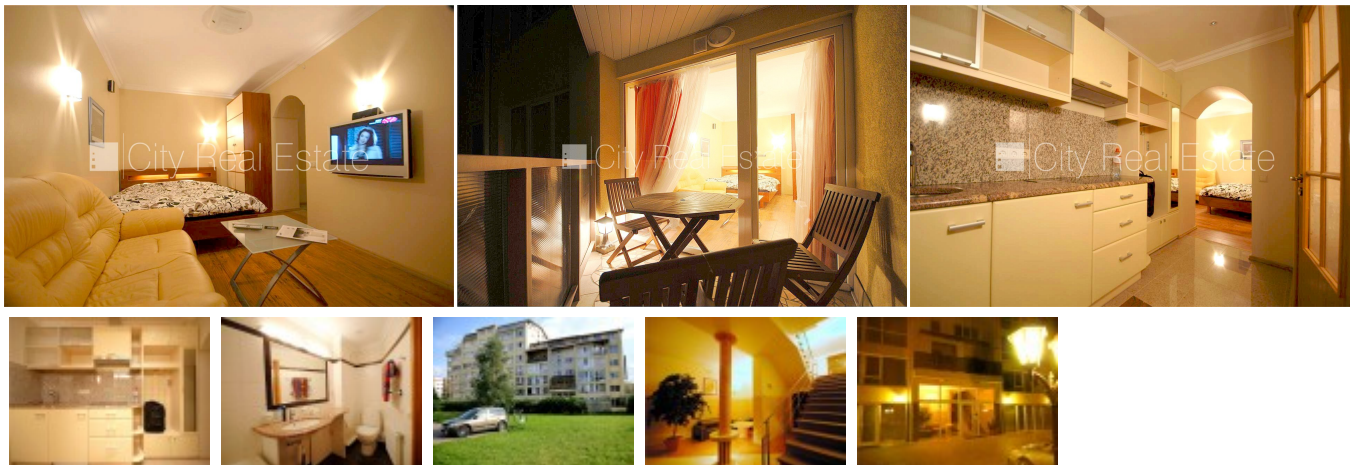

## Apartment for rent in Riga, Riga center, Ganibu dambis

Project - Citi Nova, newly constructed building , well-maintained greened plot of land, cobbled driveway, precinct with metal wall, territory entrance gates with automatic opening and closing system, parking place, possibility to rent a parking place, entrance from courtyard, elevator, terrace , windows are located on courtyard side, wide view from the window, one room isolated, kitchen, hall, high ceiling , radiators with regulators, automatic heating system , full decoration, large show-windows, outside doors made from steel, new plumbing, oaken wooden flooring, parquet flooring, flag flooring, bathroom with WC, bath, build in kitchen unit, sofa, double bed, wardrobe , television, refrigerator, electric range, steam sip-off machine, microwave , washing machine, optical internet, alarm system , door phone, day and night television surveillance , smart card entrance system, minimum rent period, strategically beneficial location, CITY REAL ESTATE ID - 426822

ID:	<b>426822</b>
Type:	Apartment
Subtype:	New Project
Price:	450.00 EUR
Price m2:	15 EUR
Area:	30.00 m <sup>2</sup>
Rooms:	1
Floor:	4 from 6
Renovation:	full
Comfort:	full
Furniture:	full