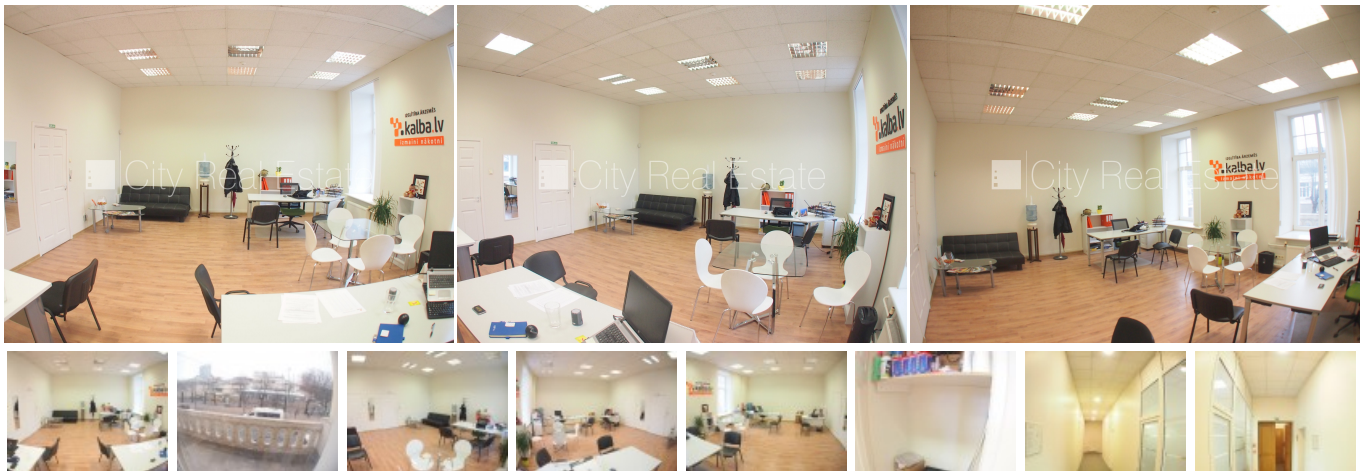

## Commercial premises for lease in Riga, Riga center, Merkela street

Front building, renovated building, management payment in month per one square meter 1,5 EUR, object with personal guard , entrance from street, elevator, staircase after decoration , windows are located on street side, central heating system, restored glass windows, painted walls, laminate flooring, shared bathroom, optical internet, door phone, day and night television surveillance , twenty-four hours security, locked staircase, smart card entrance system, available for request, by signing rental agreement you have to pay for the first and for the last lease month, CITY REAL ESTATE ID - 426542

ID:	<b>426542</b>
Type:	Commercial premises
Subtype:	Office premises
Price:	408.00 EUR
Price m2:	8.5 EUR
Area:	48.00 m <sup>2</sup>
Rooms:	1
Floor:	2 from 5
Renovation:	cosmetics
Comfort:	full
Furniture:	none