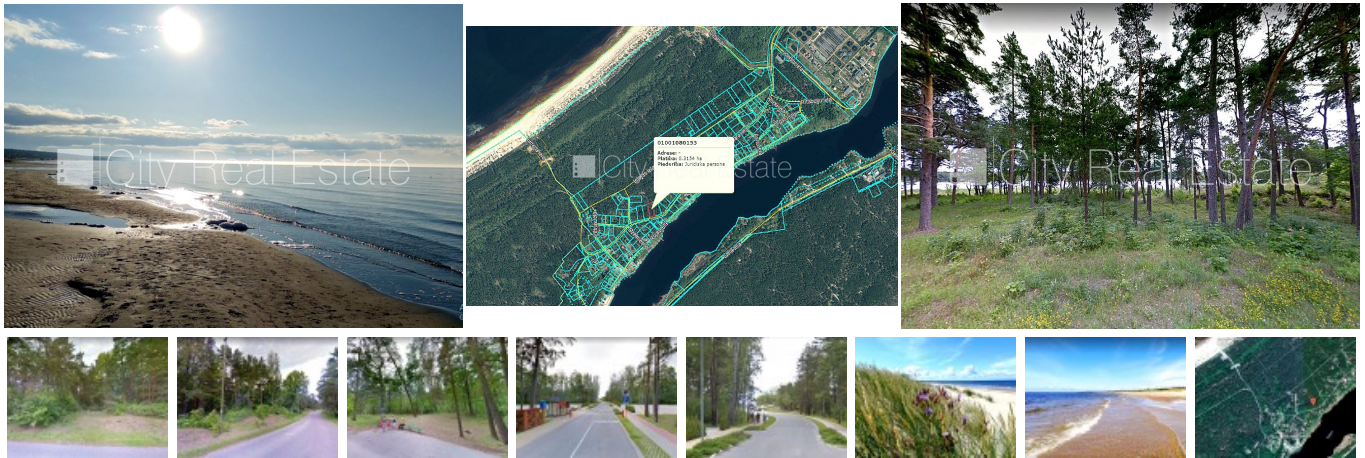

## Land for sale in Riga, Ritabulli, Dzintara street

Land is owned, green area 3154 m<sup>2</sup>, seaside country park, piney park territory with permitted construction density, potential for not high storey construction, possibility to build object for tourist recreation, guest house, till river 80 m, till sea 900 m, near see, planed electricity connection, no lien, 12 km, strategically beneficial location, we help you to get a loan to buy this real estate, CITY REAL ESTATE ID - 426035

ID: **426035**  
Type: Land  
Subtype: Building plot  
Price: 75000.00 EUR  
Price m<sup>2</sup>: 23.78 EUR  
Land area: 3154 m<sup>2</sup>