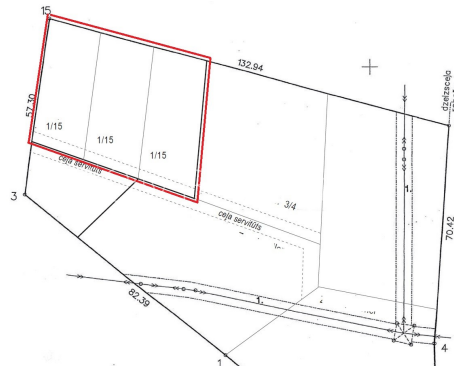

Land for sale in Riga, Vecdaugava, Vecaku prospekts

Land is owned, piney park territory with permitted construction density, potential for not high storey construction, next to railway, possibility to connect electricity, land with forest, strategically beneficial location, CITY REAL ESTATE ID - 425816

ID:	425816
Type:	Land
Subtype:	Building plot
Price:	109990.00 EUR
Price m2:	9.05 EUR
Land area:	12152 m ²
Renovation:	none
Comfort:	none
Furniture:	none

Contacts:

Dainars Bernics, +371 24606438, dainars@cityreal.lv