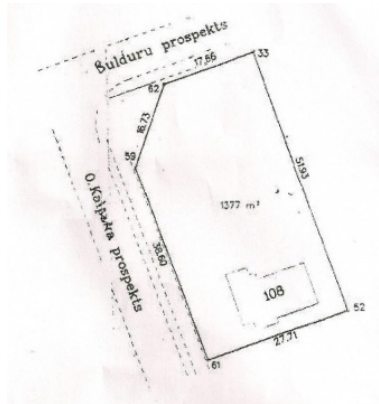

## Land for sale in Jurmala, Lielupe, Bulduru prospekts

Territory with permitted construction density, possibility to build one story building, possibility to build two story building, possibility to build private house, possibility to build one-family living house, possibility to build one storey building with mansard, land is on the border of street, till sea, electricity, possibility to connect urban sewerage, possibility to connect water supply , till Riga 15 km, till airport 14 km, CITY REAL ESTATE ID - 425280

|             |                                  |
|-------------|----------------------------------|
| ID:         | <b>425280</b>                    |
| Type:       | Land                             |
| Subtype:    | Mixed construction building plot |
| Price:      | 560000.00 EUR                    |
| Price m2:   | 406.68 EUR                       |
| Land area:  | 1377 m <sup>2</sup>              |
| Renovation: | none                             |
| Comfort:    | full                             |
| Furniture:  | none                             |