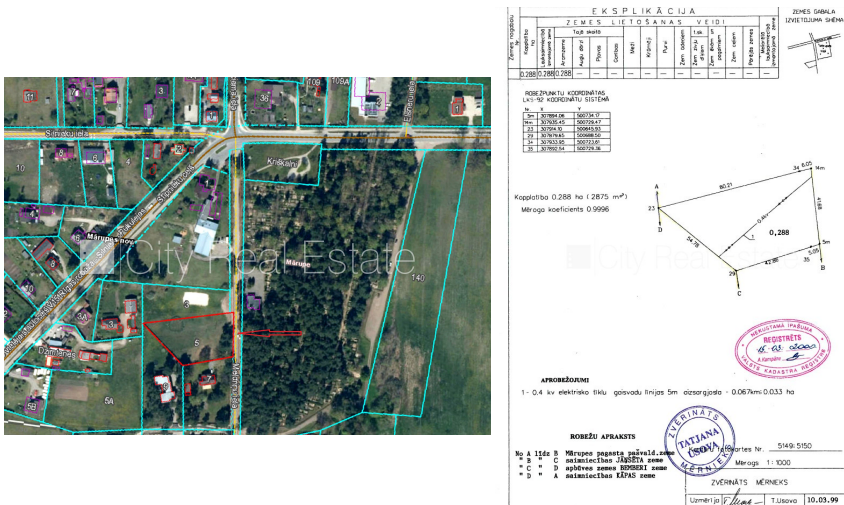

Land for sale in Riga district, Marupe, Meldrinu street

Land is owned, green area 2880 m², possibility to split this land, not less than 1500 m², permitted to construct industrial premises, private house thin construction, possibility to build two small storey domestic buildings, possibility to build two-family living house, possibility to build semidetached house, license to build, land is on the border of street, planed gas connection, planed electricity connection, possibility to connect urban sewerage, possibility to connect urban water supply , not far from main motorway, strategically beneficial location, we help you to get a loan to buy this real estate, CITY REAL ESTATE ID - 425253

ID: **425253**
 Type: Land
 Subtype: Building plot
 Price: 135000.00 EUR
 Price m²: 46.88 EUR
 Land area: 2880 m²

Contacts:

Pēteris Kļaviņš, +371 22333336, city@cityreal.lv