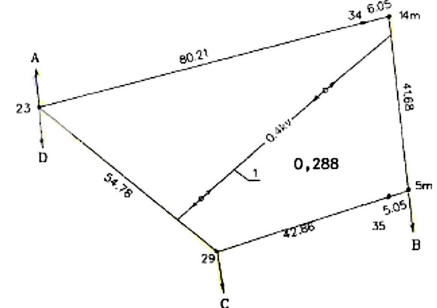

Land for sale in Riga district, Marupe, Meldrinu street

Land is owned, green area 2880 m², possibility to split this land, not less than 1500 m², permitted to construct industrial premises, private house thin construction, possibility to build two small storey domestic buildings, possibility to build two-family living house, possibility to build semidetached house, license to build, land is on the border of street, planed gas connection, planed electricity connection, possibility to connect urban sewerage, possibility to connect urban water supply , not far from main motorway, strategically beneficial location, we help you to get a loan to buy this real estate, CITY REAL ESTATE ID - 425253

ID: **425253**
 Type: Land
 Subtype: Building plot
 Price: 135000.00 EUR
 Price m²: 46.88 EUR
 Land area: 2880 m²

Contacts:

Pēteris Kļaviņš, +371 22333336, city@cityreal.lv