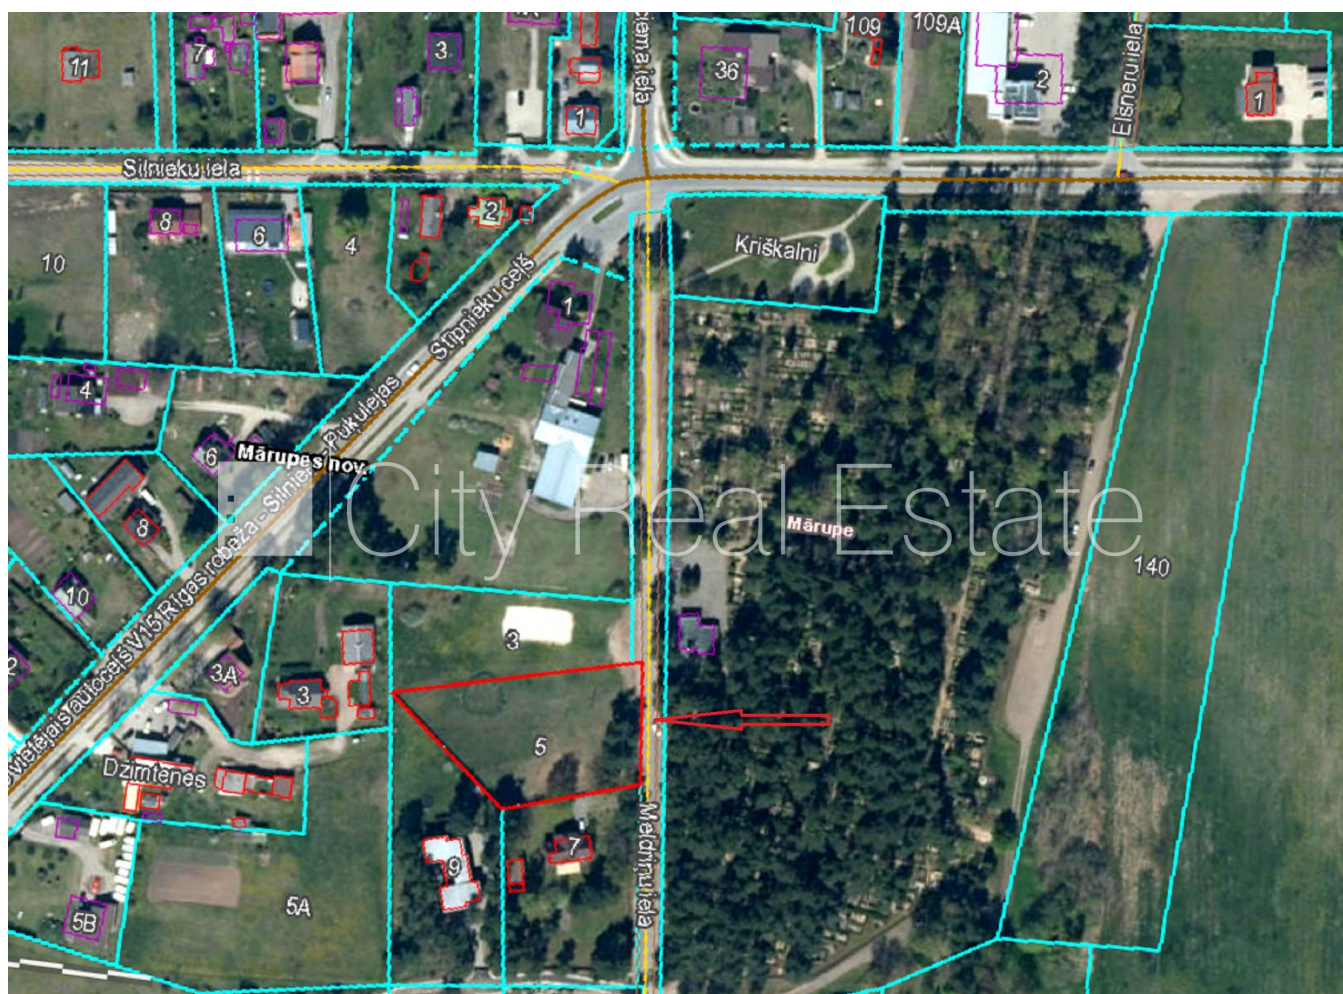

Land for sale in Riga district, Marupe, Meldrinu street

Land is owned, green area 2880 m<sup>2</sup>, possibility to split this land, not less than 1500 m<sup>2</sup>, permitted to construct industrial premises, private house thin construction, possibility to build two small storey domestic buildings, possibility to build two-family living house, possibility to build semidetached house, license to build, land is on the border of street, planed gas connection, planed electricity connection, possibility to connect urban sewerage, possibility to connect urban water supply , not far from main motorway, strategically beneficial location, we help you to get a loan to buy this real estate, CITY REAL ESTATE ID - 425253

ID:	<b>425253</b>
Type:	Land
Subtype:	Building plot
Price:	135000.00 EUR
Price m <sup>2</sup> :	46.88 EUR
Land area:	2880 m <sup>2</sup>