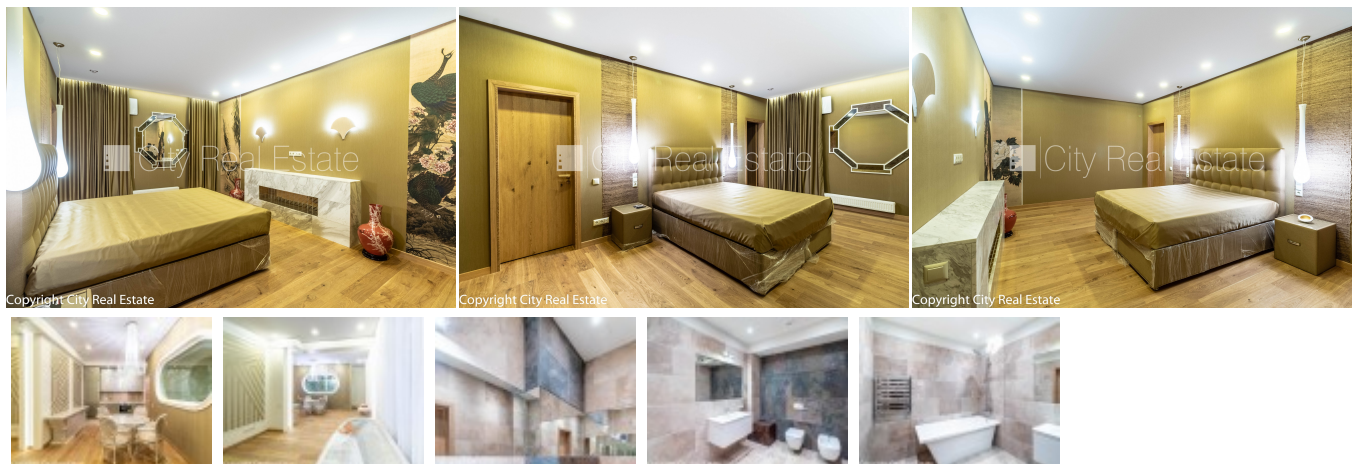

Apartment for rent in Riga, Riga center, Stabu street

Newly constructed building , indoor courtyard, to the nearest parking 70 m, entrance from courtyard, ground floor, windows are located on courtyard side, air ventilation system, two-storey, rooms isolated 1 piece/es, studio type apartment, wardrobe, auxiliary room, radiators with regulators, central heating system, heating counters, independent calculation for heating, full decoration, heating floor in bathroom , wood glass windows, parquet flooring, marble flooring, two bathrooms, bath, build in kitchen unit, double bed, refrigerator, dishwasher, induction cooking, oven, internet, strategically beneficial location, CITY REAL ESTATE ID - 424688

| | |
|-------------|-----------------------|
| ID: | 424688 |
| Type: | Apartment |
| Subtype: | New Project |
| Price: | 1500.00 EUR |
| Price m2: | 14.02 EUR |
| Area: | 107.00 m ² |
| Rooms: | 2 |
| Floor: | 1 from 7 |
| Renovation: | full |
| Comfort: | full |
| Furniture: | full |