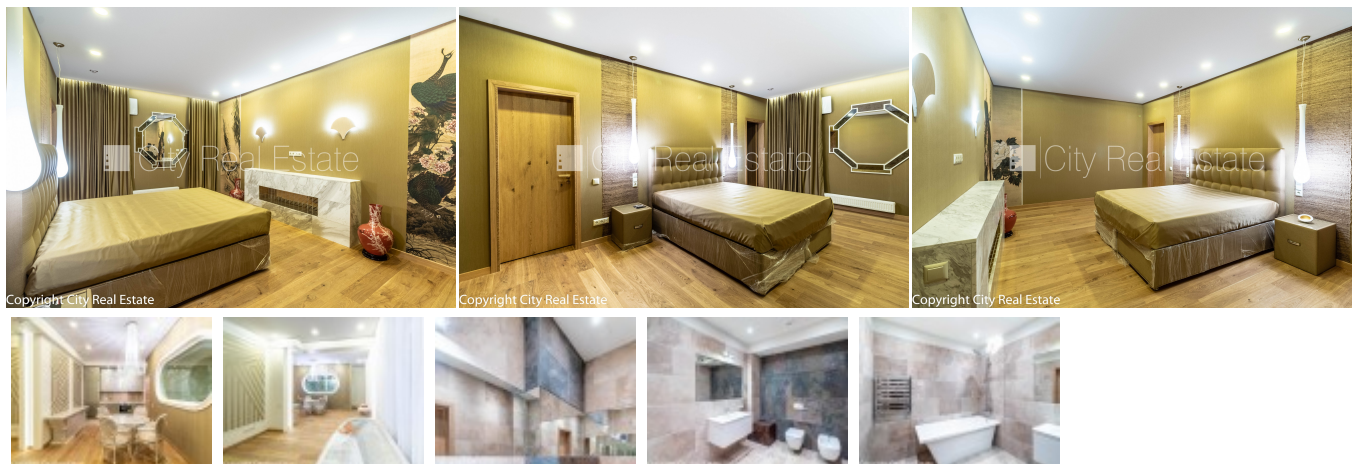

Apartment for rent in Riga, Riga center, Stabu street

Newly constructed building , indoor courtyard, to the nearest parking 70 m, entrance from courtyard, ground floor, windows are located on courtyard side, air ventilation system, two-storey, rooms isolated 1 piece/es, studio type apartment, wardrobe, auxiliary room, radiators with regulators, central heating system, heating counters, independent calculation for heating, full decoration, heating floor in bathroom , wood glass windows, parquet flooring, marble flooring, two bathrooms, bath, build in kitchen unit, double bed, refrigerator, dishwasher, induction cooking, oven, internet, strategically beneficial location, CITY REAL ESTATE ID - 424688

ID:	424688
Type:	Apartment
Subtype:	New Project
Price:	1800.00 EUR
Price m2:	16.82 EUR
Area:	107.00 m ²
Rooms:	2
Floor:	1 from 7
Renovation:	full
Comfort:	full
Furniture:	full

Contacts:

Arina, +371 27065571, arina.u@cityreal.lv