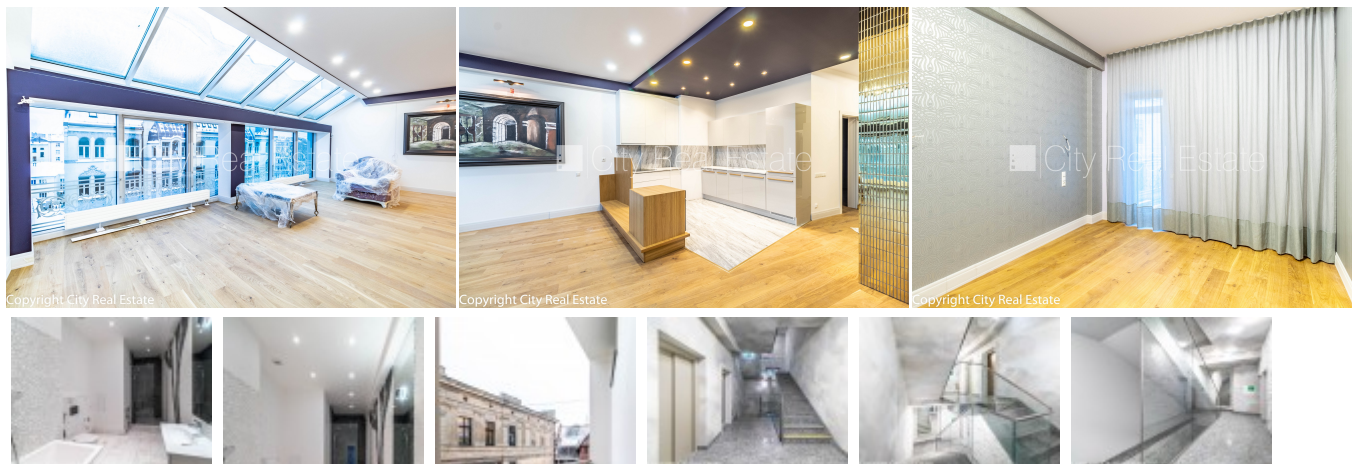

Apartment for rent in Riga, Riga center, Stabu street

Newly constructed building , front building, indoor courtyard, to the nearest parking 70 m, entrance from courtyard, elevator, balcony 1,90 m2, windows are located on street side, rooms isolated 2 piece/es, studio type apartment, wardrobe, high ceiling , radiators with regulators, central heating system, heating counters, independent calculation for heating, full decoration, large show-windows, wood glass windows, parquet flooring, marble flooring, bathroom with WC, bath, shower stall, build in kitchen unit, refrigerator, dishwasher, induction cooking, oven, internet, video door phone, locked staircase, staircase doors under seven seals, strategically beneficial location, CITY REAL ESTATE ID - 424386

ID:	424386
Type:	Apartment
Subtype:	New Project
Price:	2000.00 EUR
Price m2:	17.81 EUR
Area:	112.30 m ²
Rooms:	2
Floor:	6 from 7
Renovation:	full
Comfort:	full
Furniture:	partial

Contacts:

Arina Umpiroviča, +371 29821409, arina@cityreal.lv