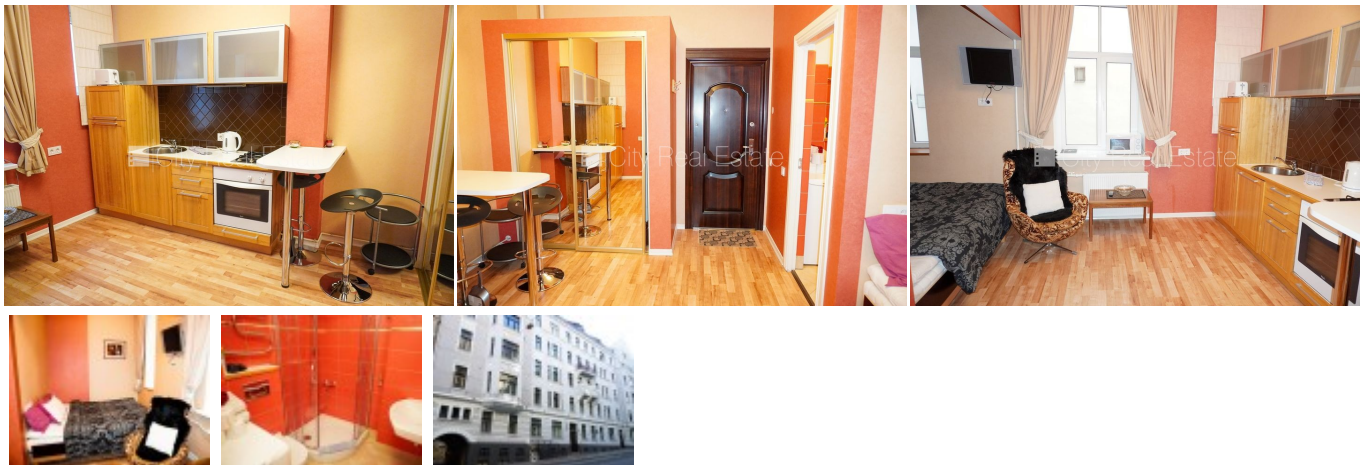

Apartment for rent in Riga, Riga center, Lacplesa street

Courtyard building, renovated building, indoor courtyard, entrance from courtyard, staircase after decoration, windows are located on courtyard side, studio type apartment, high ceiling, central heating system, full decoration, plastic glass windows, outside doors made from steel, new plumbing, laminate flooring, bathroom with WC, shower stall, toilet, built-in kitchen unit, double bed, bar desk, wardrobe, mirror, television, refrigerator, electric range, steam sip-off machine, washing machine, locked staircase, for rent with all in pictures visible equipment, bedclothes, dishes, for two months, for three months, for six months, possibility to extend lease agreement, available, in project is still available apartments 4 piece/es, by signing rental agreement you have to pay for the first rent month as well as you have to pay guaranty deposit which is equal one month rent payment, CITY REAL ESTATE ID - 424120

ID:	424120
Type:	Apartment
Subtype:	Prewar building
Price:	400.00 EUR
Price m2:	16.67 EUR
Area:	24.00 m ²
Rooms:	1
Floor:	2 from 6
Renovation:	full
Comfort:	full
Furniture:	full

Contacts:

Edgars Priede, +371 27065516, edgars@cityreal.lv