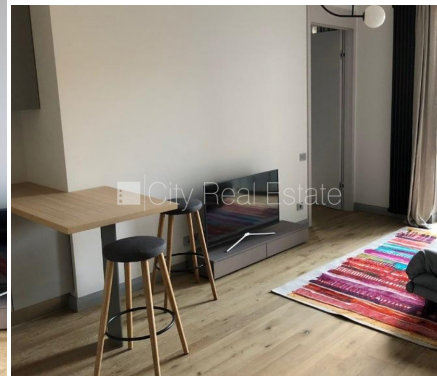

Apartment for rent in Riga, Riga center, Valdemara street

Project - Parker's (Parkers), newly constructed building , well-maintained greened plot of land, courtyard under protection, luxury apartments , elevator, bedrooms 1 piece/es, studio type apartment, full decoration, large show-windows, plastic glass windows, painted walls, laminate flooring, flag flooring, bathroom with WC, shower stall, built in kitchen unit, built-in wardrobe, sofa, double bed, chairs, bar desk, refrigerator, electric range, oven, steam sip-off machine, washing machine, alarm system , smoke detector, day and night television surveillance , twenty-four hours security, available, CITY REAL ESTATE ID - 423871

ID:	<b>423871</b>
Type:	Apartment
Subtype:	New Project
Price:	690.00 EUR
Price m2:	16.05 EUR
Area:	43.00 m <sup>2</sup>
Rooms:	2
Floor:	2 from 7
Renovation:	full
Comfort:	full
Furniture:	full