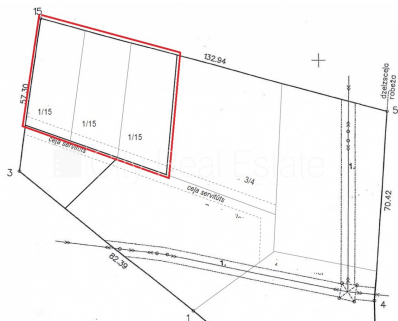

Land for sale in Riga, Vecdaugava, Vecaku prospekts

ZEMES IZVIETOJUMA SHĒMA

Forest, potential for not high storey construction, possibility to connect electricity, till supermarket, till Baltic Sea, CITY REAL ESTATE ID - 413049

ID:	413049
Type:	Land
Subtype:	Building plot
Price:	27000.00 EUR
Price m2:	11.25 EUR
Land area:	2400 m ²
Renovation:	none
Comfort:	none
Furniture:	none

Contacts:

Dainars Bernics, +371 24508875, dainars@cityreal.lv