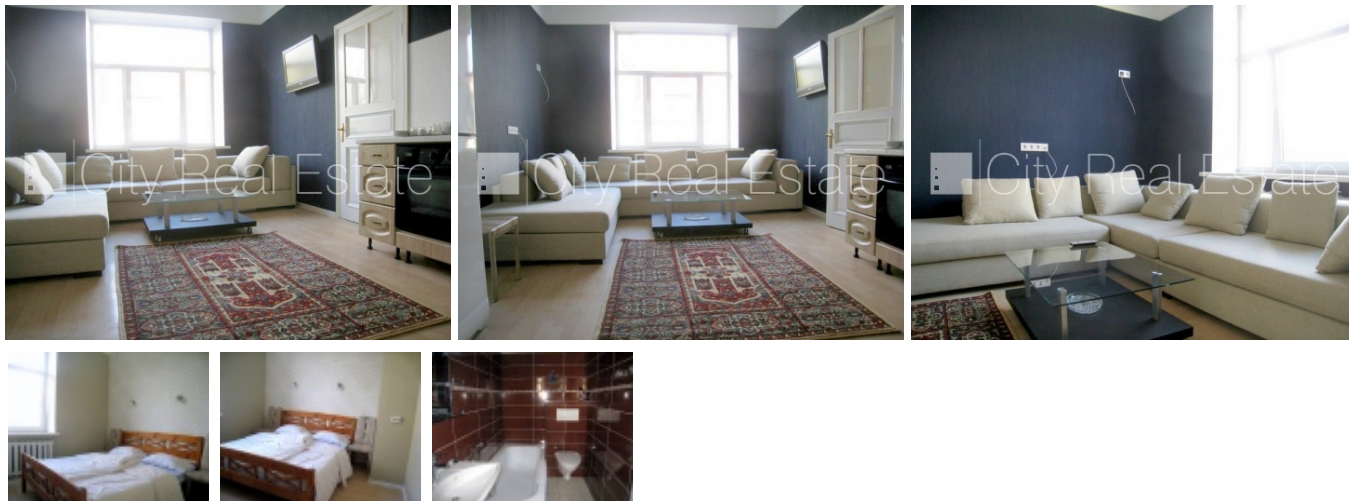

Apartment for rent in Riga, Riga center, Lacplesa street

Front building, indoor courtyard, parking place, entrance from street, elevator, staircase after decoration, central heating system, full decoration, plastic glass windows, new wallpapers, painted walls, new plumbing, laminate flooring, flag flooring, bathroom with WC, bath, built in kitchen unit, sofa, double bed, journal table, buffet, television, refrigerator, washing machine, internet, staircase doors under seven seals, CITY REAL ESTATE ID - 354153

ID:	354153
Type:	Apartment
Subtype:	Prewar building
Price:	600.00 EUR
Price m2:	16.22 EUR
Area:	37.00 m ²
Rooms:	2
Floor:	5 from 6
Renovation:	full
Comfort:	full
Furniture:	full

Contacts:

Madara Straume, +371 27065514, madara@cityreal.lv